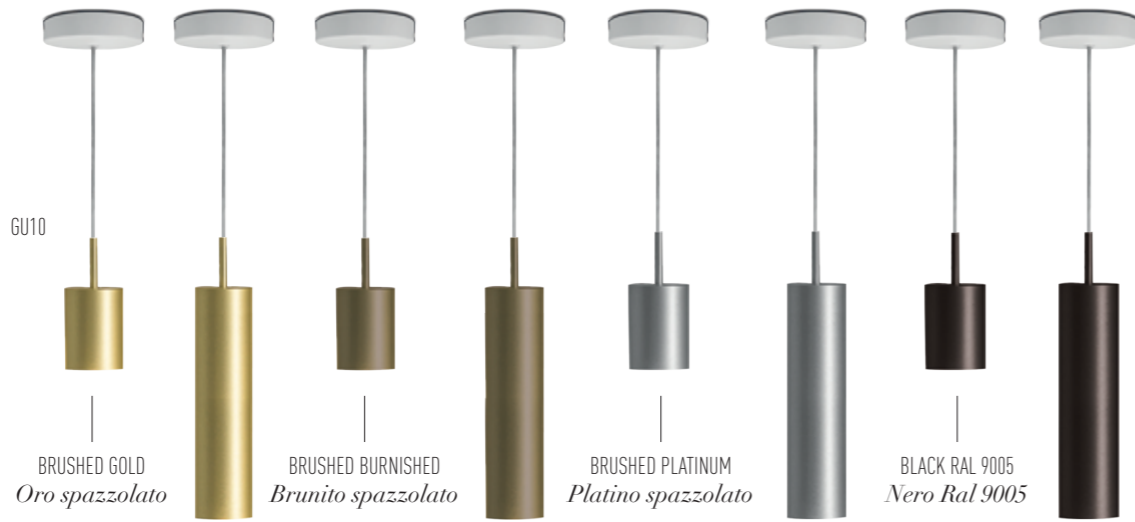

Il vetro decorativo diam 14 cm è disponibile in finitura metallizzata oro o cromo.

The glass shapes of the ROSEE collection remind of dew drops. Diffusers and decorative elements are in borosilicate glass, ideal for creating fantastic compositions.

BRUSHED GOLD
Oro spazzolato

BRUSHED BURNISHED
Brunito spazzolato

BRUSHED PLATINUM
Platino spazzolato

BLACK RAL 9005
Nero Ral 9005

FLOOR GU10

*for_ Glace
Alba
Canova
Rosée
Ball*

BRUSHED GOLD
Oro spazzolato

BRUSHED BURNISHED
Brunito spazzolato

BRUSHED PLATINUM
Platino spazzolato

BLACK RAL 9005
Nero Ral 9005

FLOOR E14

for_ Ball Mini

BRUSHED GOLD
Oro spazzolato

BRUSHED BURNISHED
Brunito spazzolato

BRUSHED PLATINUM
Platino spazzolato

BLACK RAL 9005
Nero Ral 9005

STRUCTURE

montature

SUSPENSION
white canopy / rosone bianco

for_ Glace
Alba
Canova
Rosée
Ball
Ball Mini

SUSPENSION
colored canopy / rosone in tinta

for_ Glace
Alba
Canova
Rosée
Ball
Ball Mini

SUSPENSION
without canopy for composition /
senza rosone per composizioni