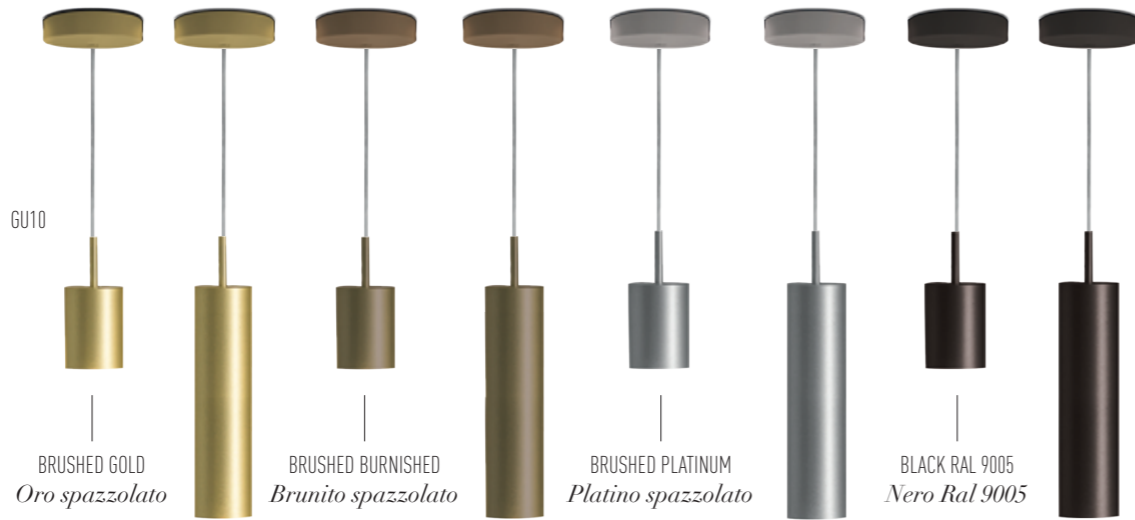

Il vetro decorativo diam 14 cm è disponibile in finitura metallizzata oro o cromo.

The glass shapes of the ROSEE collection remind of dew drops. Diffusers and decorative elements are in borosilicate glass, ideal for creating fantastic compositions.

BRUSHED GOLD
Oro spazzolato

BRUSHED BURNISHED
Brunito spazzolato

BRUSHED PLATINUM
Platino spazzolato

BLACK RAL 9005
Nero Ral 9005

FLOOR GU10

*for_ Glace
Alba
Canova
Rosée
Ball*

BRUSHED GOLD
Oro spazzolato

BRUSHED BURNISHED
Brunito spazzolato

BRUSHED PLATINUM
Platino spazzolato

BLACK RAL 9005
Nero Ral 9005

FLOOR E14

for_ Ball Mini

BRUSHED GOLD
Oro spazzolato

BRUSHED BURNISHED
Brunito spazzolato

BRUSHED PLATINUM
Platino spazzolato

BLACK RAL 9005
Nero Ral 9005

STRUCTURE

montature

SUSPENSION
white canopy / rosone bianco

for_ Glace
Alba
Canova
Rosée
Ball
Ball Mini

SUSPENSION
colored canopy / rosone in tinta

for_ Glace
Alba
Canova
Rosée
Ball
Ball Mini

SUSPENSION
without canopy for composition /
senza rosone per composizioni