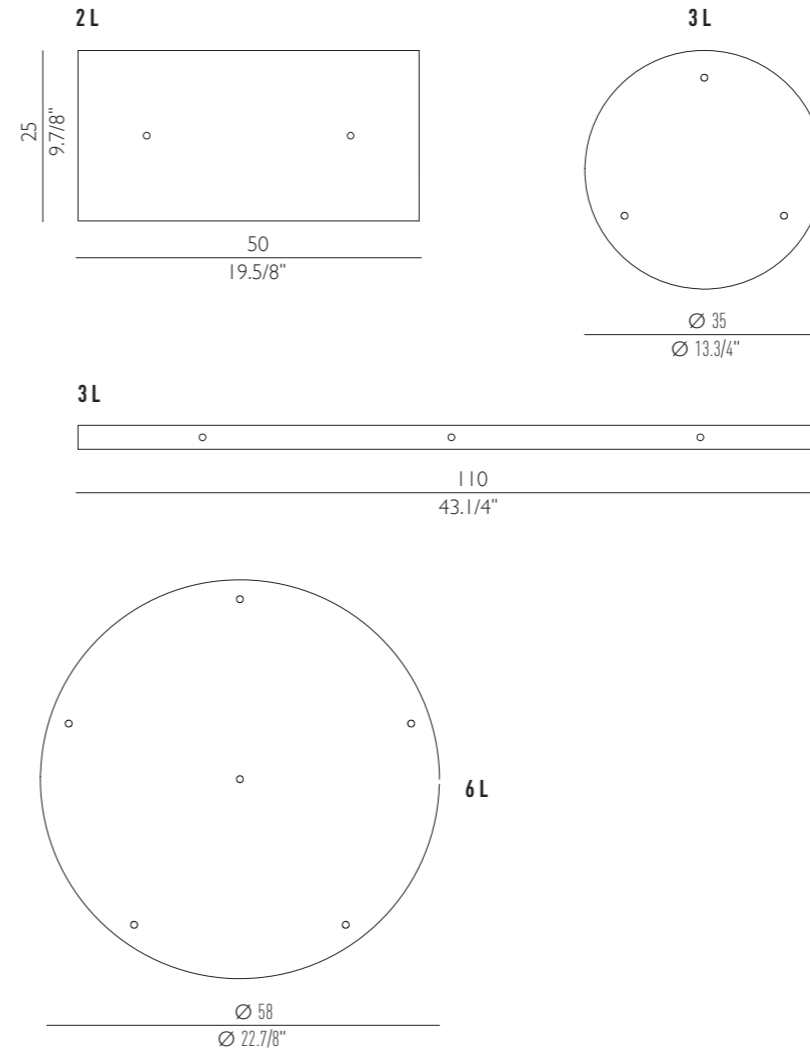

Canopies for multiple suspensions /
rosone per sospensioni multiple