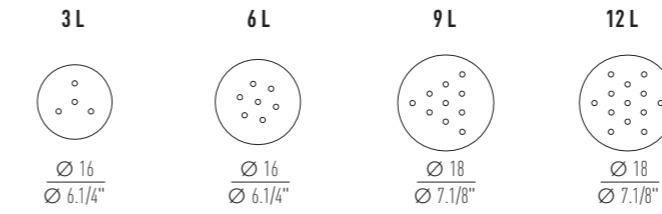

CANOPIES

rosone

Canopies for compositions /
rosone per composizioni