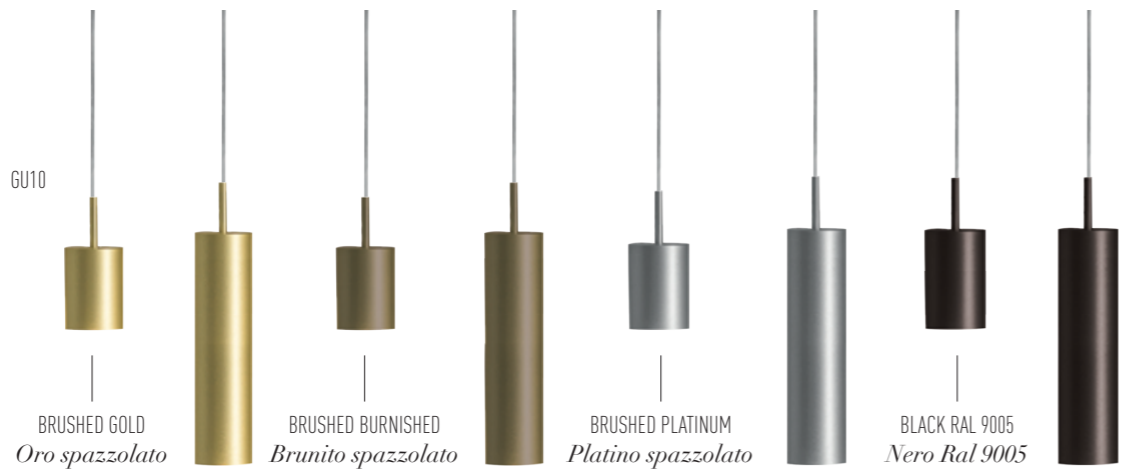

STRUCTURE

montature

SUSPENSION
white canopy / rosone bianco

for_ Glace
Alba
Canova
Rosée
Ball
Ball Mini

SUSPENSION
colored canopy / rosone in tinta

for_ Glace
Alba
Canova
Rosée
Ball
Ball Mini

SUSPENSION
without canopy for composition /
senza rosone per composizioni

for_ Glace
Alba
Canova
Rosée
Ball
Ball Mini

CANOPIES

rosone

Canopies for compositions /
rosone per composizioni

Canopies for multiple suspensions /
rosone per sospensioni multiple

Canopies white RAL 9010 / rosone bianchi RAL 9010

All canopies are available colored on request / tutti i rosone sono disponibili in tinta su richiesta