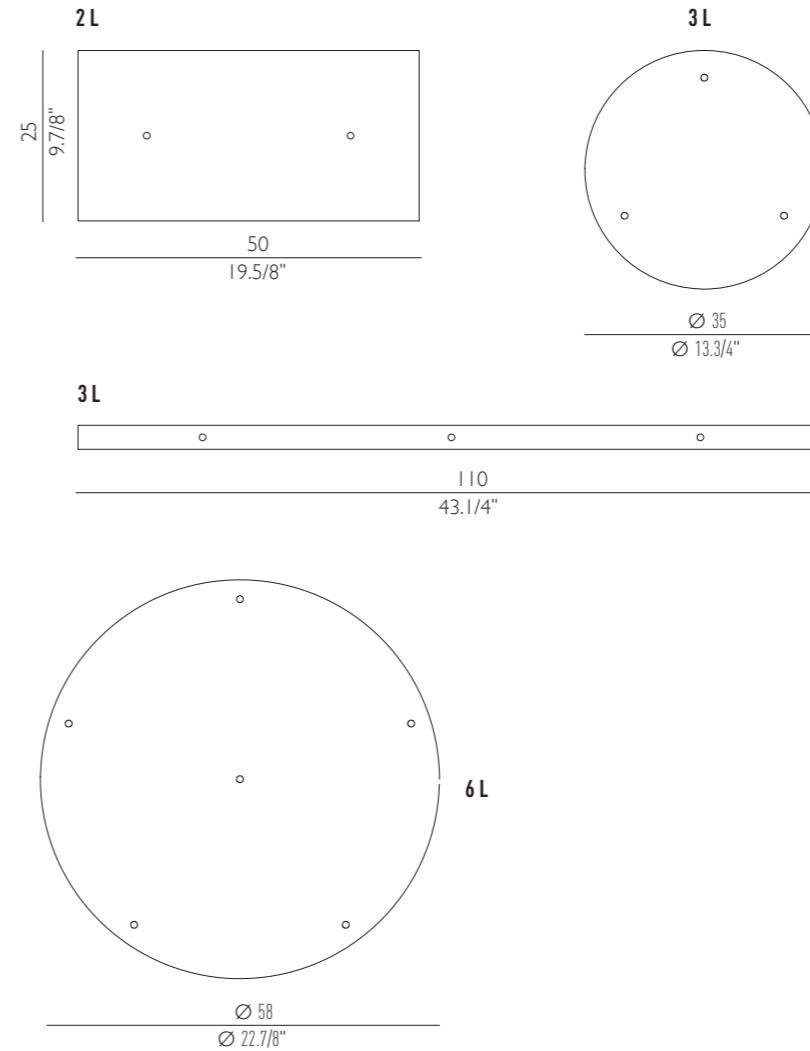

Canopies for multiple suspensions /
rosoni per sospensioni multiple