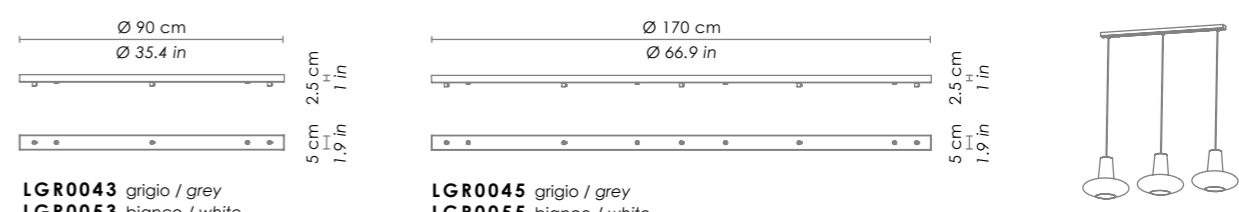

LGR0043 grigio / grey
LGR0053 bianco / white
Rosone per sospensione 3 luci /
canopy for hanging lamp 3 lights

LGR0045 grigio / grey
LGR0055 bianco / white
Rosone per sospensione 5 luci /
canopy for hanging lamp 5 lights

Esempio installazione rosone rettangolare (vetri con cavo min. 3m) / example of installation with rectangular canopy (glass with cable min. 118,1)

Esempio acceso - spento versioni vetro metallizzato / example on - off metallic glass version