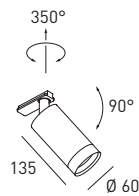

REED P1

Strahler 230 V mit tiefer gesetztem Leuchtmittel, dreh- und schwenkbar (350°/90°), Gehäuse aus Aluminiumdruckguss, für LED- und Halogen-Leuchtmittel geeignet, Entblendungsring wahlweise gold oder schwarz, mit Global 1-Phasenadapter