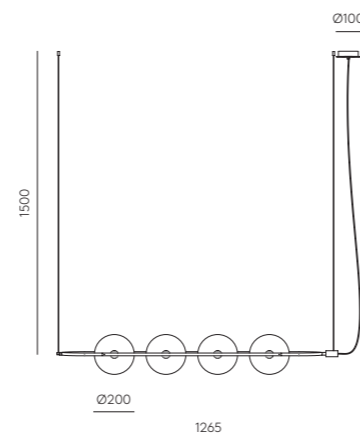

ABBACUS

DESIGNED BY PEPE FORNAS, 2018 · C1263

ES

ACABADOS

Metal:
Oro Mate
Negro Mate

Cristal:
Opal/Transparente
Opal/Transparente

MATERIALES

Acero / Vidrio Soplado

ESPECIFICACIONES (UE)

Bombilla G9 Led (Incluida)
4 x 5W - 2700K
220-240 V, 50/60 Hz
IP20, Clase I

CLASIFICACIÓN ENERGÉTICA

A ++

BOMBILLAS INCLUIDAS

B005/5W

EN

FINISHES

Metal:
Matt Brass
Matt Black

Shade:
Opal/Clear
Opal/Clear

MATERIALS

Steel / Iown Glass

SPECIFICATIONS (UE)

Bulb G9 Led (Included)
4 x 5W - 2700K
220-240 V, 50/60 Hz
IP20, Class I

ENERGY LABEL

A ++

BULBS INCLUDED

B005/5W

TEC

ABBACUS

DESIGNED BY PEPE FORNAS, 2018 · C1258/1

ES

ACABADOS

Metal:
Negro Mate
Oro Mate

MATERIALES

Acero / Vidrio Soplado

ESPECIFICACIONES (UE)

Bombilla G9 Led (Incluida)
5W - 2700K
220-240 V, 50/60 Hz
IP20, Clase I

CLASIFICACIÓN ENERGÉTICA

A ++

BOMBILLAS RECOMENDADAS

B005/5W

EN

FINISHES

Metal:
Matt Black
Matt Brass

MATERIALS

Steel / Blown Glass

SPECIFICATIONS (UE)

Bulb G9 Led (Included)
5W - 2700K
220-240 V, 50/60 Hz
IP20, Class I

ENERGY LABEL

A ++

RECOMMENDED BULBS

B005/5W

TEC