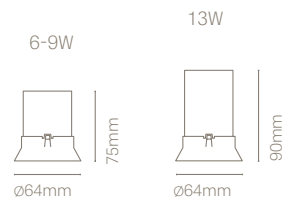

TIDY-00471

Model:

	Colour	CRI/Temp.	Angle	Led	Dimming	IP
00471-	G Graphite	H 927	2 20°	0 780lm / 6W	- On-off	- IP20
	A Brushed copper	E 930	4 40°	1 1070lm / 9W	B Bluetooth	P IP54
	D Gold	F 940	6 60°	2 1400lm / 13W	R Edge cut	
	0 White	D*918 - 930			D Dali	
	1 Black				Z Zigbee	