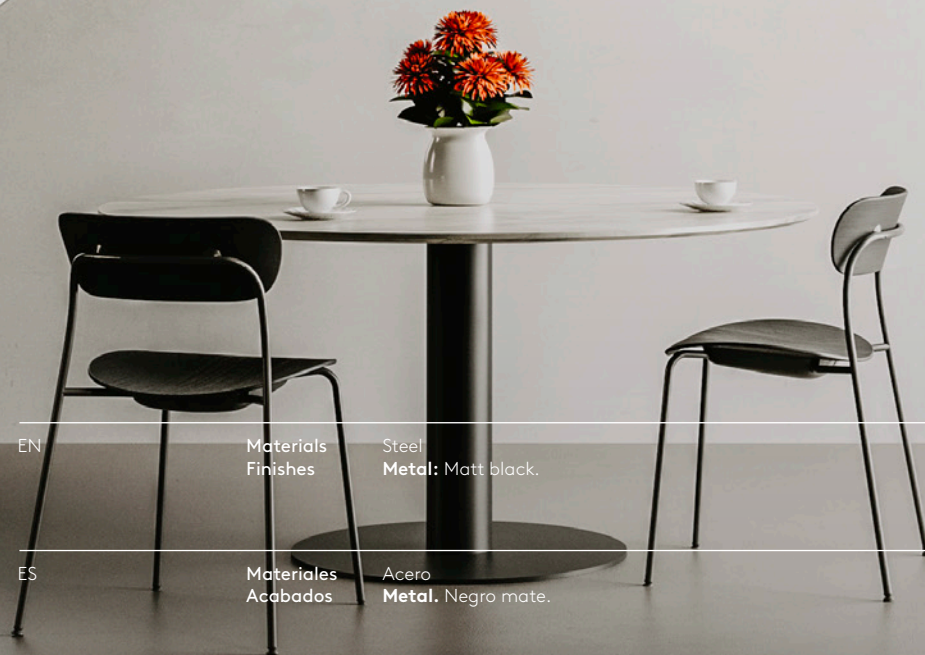

Pipe (C1293/6)

Pendant lamp

by AC Studio, 2021

EN Materials Steel
Finishes Metal: Matt black.

ES Materiales Acero
Acabados Metal: Negro mate.

EN

SPECIFICATIONS (UE)
6 x GU10 LED 3W, 3000K (included)
230V, 50/60 Hz
IP20, Class I