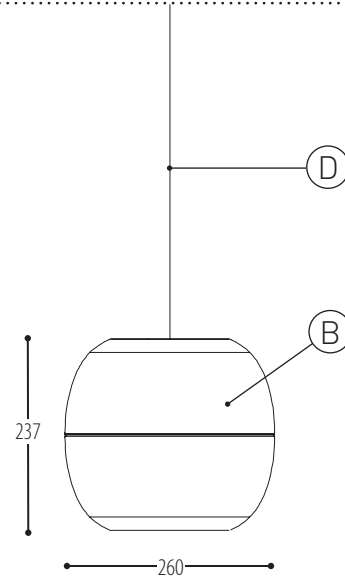

IJ-LAMP METAL

SUSPENSION WALL TABLE
320-321 363-365

design Jacob de Baan for Dark

www.pinterest.com/pindark/ij-lamp-dark

815-BB(B)-042-DD

Alu | Metal

BB(B)				CCC			DD						
COLORS				TYPE			SUSP. CABLE						
02		Black	104		042	E27	1x TCA-SE (MAX 11 W)	01	1,5 m				
03		White	105					02	2,5 m				
57		Polished Alu	106			1x LED (MAX 12 W)							
69		Copper Glossy	107										
100		Chocolat	108										
101		Soft Pink	109										
102		Soft Yellow	110										
103		Soft Blue											
On request													

BB		CCC		DD		
COLORS		TYPE		SUSP. CABLE		
22		042	E27	1x TCA-SE (MAX 8 W) 1x LED (MAX 8 W)	01	1,5 m
23					02	2,5 m
25						
26						
28						