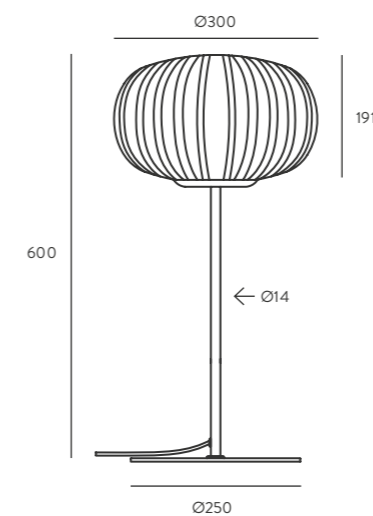

Hup

Designed by **Pepe Fornas / 2019**

S1282

ES

Acabados

Metal	Tulipa
Negro Mate	Opal
Oro Mate	Opal
Cromo	Opal

Materiales

Acero / Vidrio

Metal	Shade
Matt Black	Opal
Matt Brass	Opal
Chrome	Opal

Materials

Steel / Glass

Specifications (UE)

E27 Max. 60W (Not included)
220-240 V, 50/60 Hz
IP20, Class II

Energy Label

A ++

Recommended Bulb