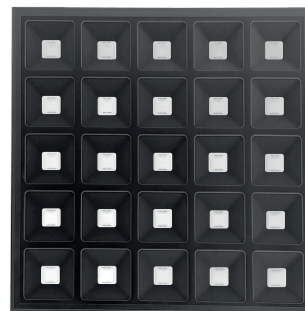

Quality certificates: