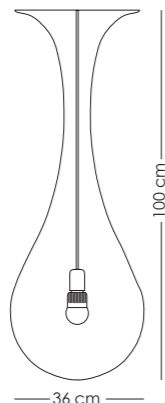

LIQUID_LIGHT

Material: PE Farbe / colour: weiß/ white

Deckenleuchten / ceiling lamps:

DROP_1

Leuchtmittel / lamps:
E27, MAX. 100W, 220-240V

CE IP20

SONSTIGES / OTHER:
EINFACHE MONTAGE MITTELS BAJONETTVERSCHLUSS
KABELAUSGÄNGE FÜR REIHENSCHALTUNG
EASY INSTALLATION WITH BAYONET JOINT
CABLE OUTLETS FOR SERIAL CONNECTION