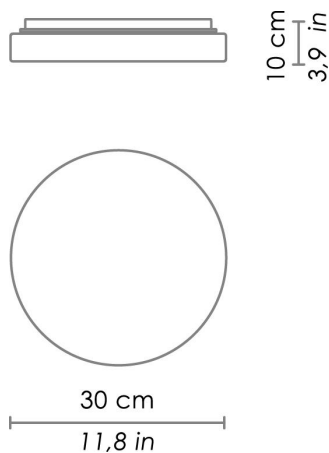

E27 IP20 CE

Wall-ceiling lamps with diffuser in mouth-blown, satin-finish opal triplex glass, and white painted metal frame. Twist-lock system for the glass component. The product is suitable for indoor use only.

CODE COLOR

LL8910- White

DIMENSIONS AND HOLES

Dimensions \varnothing 30 cm / \varnothing 11,8 in

ILLUMINOTECHNICAL SPECIFICATIONS

Source	E27
Type	Bulb E27
Total Watt	1 x 52 HS
Lamp life	minimum 2 years guaranteed