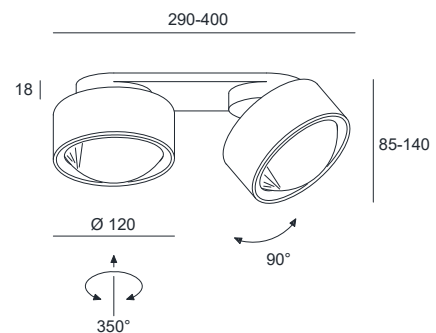

CLIPPO OPTIC DUO

SPECIFICATIONS

MOUNTING		CEILING / WALL
POWER	[W]	2x10,5
LAMP		built-in LED
LUMINOUS FLUX*	[lm]	2x35-1240
LIGHT COLOUR	[K]	1800-3000
CRI		>90
BEAM ANGLE	[°]	35 (default)
AVERAGE LIFETIME	[h]	L80/B50.000
LUMINOUS EFFICACY	[lm/W]	118
POWER SUPPLY		220-240V AC 50/60 Hz
LED-DRIVER		INCLUDED
DIMMING		PHASE DIM
THROUGH-WIRING		YES
MATERIAL		ALUMINUM
INGRESS PROTECTION		IP20
PROTECTION CLASS		I
NET WEIGHT	[kg]	1,70
GROSS WEIGHT	[kg]	1,74
COLOUR (HOUSING)		WHITE ~RAL9003
COLOUR (HOUSING)		BLACK ~RAL9005

LIGHT DISTRIBUTION

35°

*Luminous flux values are nominal LED data at a operating temperature of 25° C

OPTIONS / OPTIONAL ACCESSORIES

REFLECTOR	[°]	24 / 50
-----------	-----	---------

Colours

white

black

MOUNTING DIMENSIONS

FIXTURE DIMENSIONS

DLS LIGHTING

www.dslighting.com

***DLS**
LIGHTING