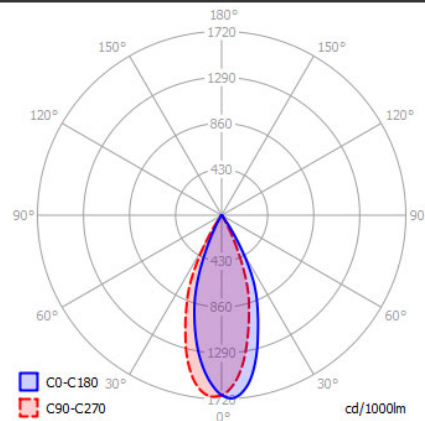

CLIPPO OPTIC DUO

SPECIFICATIONS

MOUNTING		CEILING / WALL
POWER	[W]	2x10,5
LAMP		built-in LED
LUMINOUS FLUX*	[lm]	2x35-1240
LIGHT COLOUR	[K]	1800-3000
CRI		>90
BEAM ANGLE	[°]	35 (default)
AVERAGE LIFETIME	[h]	L80/B50.000
LUMINOUS EFFICACY	[lm/W]	118
POWER SUPPLY		220-240V AC 50/60 Hz
LED-DRIVER		INCLUDED
DIMMING		PHASE DIM
THROUGH-WIRING		YES
MATERIAL		ALUMINUM
INGRESS PROTECTION		IP20
PROTECTION CLASS		I
NET WEIGHT	[kg]	1,70
GROSS WEIGHT	[kg]	1,74
COLOUR (HOUSING)		WHITE ~RAL9003
COLOUR (HOUSING)		BLACK ~RAL9005

LIGHT DISTRIBUTION

35°

*Luminous flux values are nominal LED data at a operating temperature of 25° C

OPTIONS / OPTIONAL ACCESSORIES

REFLECTOR	[°]	24 / 50
-----------	-----	---------

Colours

white

black