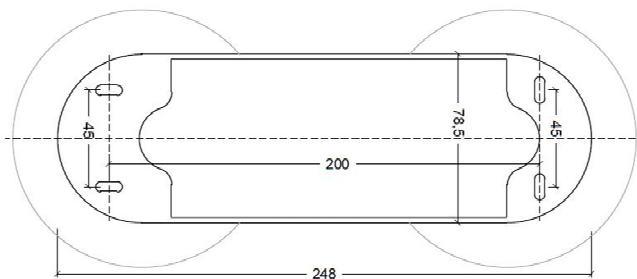

CLIPPO OPTIC DUO

SPECIFICATIONS

MOUNTING		CEILING / WALL
POWER	[W]	2x10,5
LAMP		built-in LED
LUMINOUS FLUX*	[lm]	2x35-1240
LIGHT COLOUR	[K]	1800-3000
CRI		>90
BEAM ANGLE	[°]	35 (default)
AVERAGE LIFETIME	[h]	L80/B50.000
LUMINOUS EFFICACY	[lm/W]	118
POWER SUPPLY		220-240V AC 50/60 Hz
LED-DRIVER		INCLUDED
DIMMING		PHASE DIM
THROUGH-WIRING		YES
MATERIAL		ALUMINUM
INGRESS PROTECTION		IP20
PROTECTION CLASS		I
NET WEIGHT	[kg]	1,70
GROSS WEIGHT	[kg]	1,74
COLOUR (HOUSING)		WHITE ~RAL9003
COLOUR (HOUSING)		BLACK ~RAL9005

LIGHT DISTRIBUTION

35°

*Luminous flux values are nominal LED data at a operating temperature of 25° C

OPTIONS / OPTIONAL ACCESSORIES

REFLECTOR	[°]	24 / 50
-----------	-----	---------

Colours

white

black

MOUNTING DIMENSIONS

FIXTURE DIMENSIONS

DLS LIGHTING

www.dslighting.com

***DLS**
LIGHTING