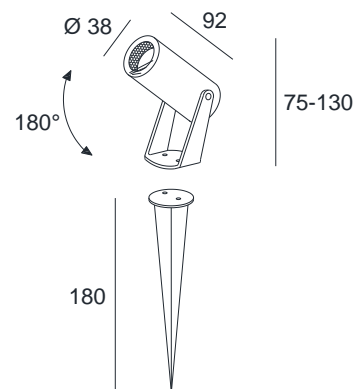

ARKTIS MINI

SPECIFICATIONS

MOUNTING		GROUND
POWER	[W]	4
LAMP		built-in LED
LUMINOUS FLUX*	[lm]	420
LIGHT COLOUR	[K]	3000
CRI		>90
BEAM ANGLE	[°]	30
AVERAGE LIFETIME	[h]	L80/B50.000
LUMINOUS EFFICACY	[lm/W]	105
POWER SUPPLY	[V] [A]	220-240V AC 50/60 Hz
LED-DRIVER		INCLUDED
DIMMING		PHASE DIM
THROUGH-WIRING		YES (JUNCTION BOX IV)
MATERIAL		ALUMINUM
INGRESS PROTECTION		IP65
PROTECTION CLASS		I
NET WEIGHT	[kg]	0,52
GROSS WEIGHT	[kg]	0,54
COLOUR (HOUSING)		BLACK ~RAL9005
OUTLET CABLE		2,5m H05RN-F 3x1,0mm ²

LIGHT DISTRIBUTION

30°

*Luminous flux values are nominal LED data at a operating temperature of 25° C

OPTIONS / OPTIONAL ACCESSORIES

MICRO JUNCTION BOX	II	BLACK
MICRO JUNCTION BOX	IV	BLACK

Colours

black

MOUNTING DIMENSIONS(WITHOUT SPIKE)

FIXTURE DIMENSIONS

DLS LIGHTING

www.dslighting.com

***DLS**
LIGHTING