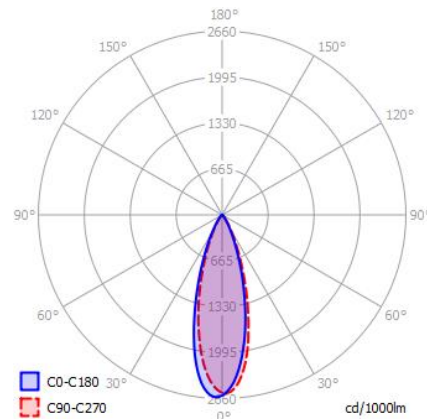

ARKTIS MINI

SPECIFICATIONS

MOUNTING		GROUND
POWER	[W]	4
LAMP		built-in LED
LUMINOUS FLUX*	[lm]	420
LIGHT COLOUR	[K]	3000
CRI		>90
BEAM ANGLE	[°]	30
AVERAGE LIFETIME	[h]	L80/B50.000
LUMINOUS EFFICACY	[lm/W]	105
POWER SUPPLY	[V] [A]	220-240V AC 50/60 Hz
LED-DRIVER		INCLUDED
DIMMING		PHASE DIM
THROUGH-WIRING		YES (JUNCTION BOX IV)
MATERIAL		ALUMINUM
INGRESS PROTECTION		IP65
PROTECTION CLASS		I
NET WEIGHT	[kg]	0,52
GROSS WEIGHT	[kg]	0,54
COLOUR (HOUSING)		BLACK ~RAL9005
OUTLET CABLE		2,5m H05RN-F 3x1,0mm ²

LIGHT DISTRIBUTION

30°

*Luminous flux values are nominal LED data at a operating temperature of 25° C

OPTIONS / OPTIONAL ACCESSORIES

MICRO JUNCTION BOX	II	BLACK
MICRO JUNCTION BOX	IV	BLACK

Colours

black

MOUNTING DIMENSIONS(WITHOUT SPIKE)