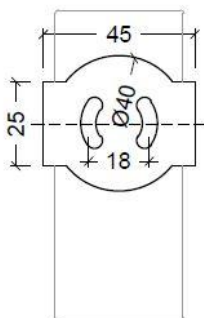

ARKTIS MINI

SPECIFICATIONS

MOUNTING		GROUND
POWER	[W]	4
LAMP		built-in LED
LUMINOUS FLUX*	[lm]	420
LIGHT COLOUR	[K]	3000
CRI		>90
BEAM ANGLE	[°]	30
AVERAGE LIFETIME	[h]	L80/B50.000
LUMINOUS EFFICACY	[lm/W]	105
POWER SUPPLY	[V] [A]	220-240V AC 50/60 Hz
LED-DRIVER		INCLUDED
DIMMING		PHASE DIM
THROUGH-WIRING		YES (JUNCTION BOX IV)
MATERIAL		ALUMINUM
INGRESS PROTECTION		IP65
PROTECTION CLASS		I
NET WEIGHT	[kg]	0,52
GROSS WEIGHT	[kg]	0,54
COLOUR (HOUSING)		BLACK ~RAL9005
OUTLET CABLE		2,5m H05RN-F 3x1,0mm ²

LIGHT DISTRIBUTION

30°

*Luminous flux values are nominal LED data at a operating temperature of 25° C

OPTIONS / OPTIONAL ACCESSORIES

MICRO JUNCTION BOX	II	BLACK
MICRO JUNCTION BOX	IV	BLACK

Colours

black

MOUNTING DIMENSIONS(WITHOUT SPIKE)

FIXTURE DIMENSIONS

DLS LIGHTING

www.dslighting.com

***DLS**
LIGHTING