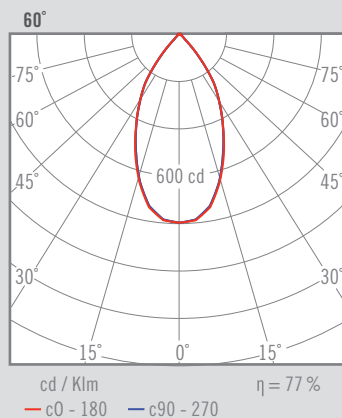

NEXIA TOLVA_S

TOLVA S is the small size of the range, with a diameter of 60 mm

00293 -		Colour	CRI / Temp.	Angle	Led	Regulation	Class			
0	White	H	927	2	20°	0	760 lm / 6 W	R	Edge Cut	II
1	Black	E	930	4	40°	1	1030 lm / 9 W	D	Dali	
A	Copper	F	940	6	60°	2	1330 lm / 13 W			
D	Gold									
G	Graphite									
R	Red									

250 g	57 mm	1	IP 44	CRI=90	3-SDCM	40.000h	230V	DRIVER	LED	
-------	-------	---	-------	--------	--------	---------	------	--------	-----	--

DESCRIPTION

TOLVA helps us to complete those projects where a high visual comfort is required, without giving up on the latest achievements of LED technology. It's design stands out for its perfect integration into the space, three different sizes, symmetrical-asymmetrical versions and special finishes.

INSTALLATION

-Round embedding 58 mm.

PAINTING · PINTADO

■ R Red · Rojo ■ A Cooper · Cobre ■ D Gold · Oro ■ G Graphite · Grafito

QUALITY CERTIFICATES: