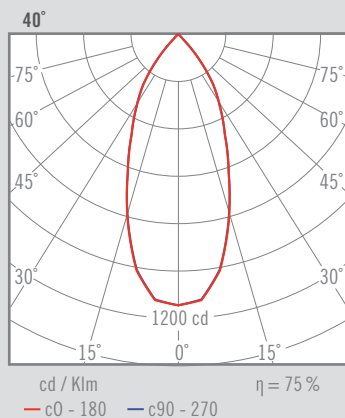

NEXIA TOLVA_S

TOLVA S is the small size of the range, with a diameter of 60 mm

00293 -		Colour	CRI / Temp.	Angle	Led	Regulation	Class			
0	White	H	927	2	20°	0	760 lm / 6 W	R	Edge Cut	II
1	Black	E	930	4	40°	1	1030 lm / 9 W	D	Dali	
A	Copper	F	940	6	60°	2	1330 lm / 13 W			
D	Gold									
G	Graphite									
R	Red									

250 g	57 mm	1	IP 44	CRI=90	3-SDCM	40.000h	230V	DRIVER	LED	
-------	-------	---	-------	--------	--------	---------	------	--------	-----	--

DESCRIPTION

TOLVA helps us to complete those projects where a high visual comfort is required, without giving up on the latest achievements of LED technology. It's design stands out for its perfect integration into the space, three different sizes, symmetrical-asymmetrical versions and special finishes.

INSTALLATION

-Round embedding 58 mm.

PAINTING · PINTADO

■ R Red · Rojo ■ A Cooper · Cobre ■ D Gold · Oro ■ G Graphite · Grafito

QUALITY CERTIFICATES: