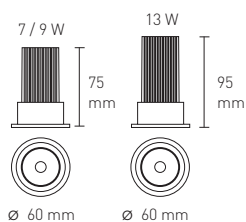

NEXIA TOLVA_S

TOLVA S is the small size of the range, with a diameter of 60 mm

00293 -		Colour	CRI / Temp.	Angle	Led	Regulation	Class			
0	White	H	927	2	20°	0	760 lm / 6 W	R	Edge Cut	II
1	Black	E	930	4	40°	1	1030 lm / 9 W	D	Dali	
A	Copper	F	940	6	60°	2	1330 lm / 13 W			
D	Gold									
G	Graphite									
R	Red									

250 g	57 mm	1	IP 44	CRI=90	3-SDCM	40.000h	230V	DRIVER	LED	
-------	-------	---	-------	--------	--------	---------	------	--------	-----	--

DESCRIPTION

TOLVA helps us to complete those projects where a high visual comfort is required, without giving up on the latest achievements of LED technology. It's design stands out for its perfect integration into the space, three different sizes, symmetrical-asymmetrical versions and special finishes.

INSTALLATION

-Round embedding 58 mm.

PAINTING · PINTADO

■ R Red · Rojo ■ A Cooper · Cobre ■ D Gold · Oro ■ G Graphite · Grafito

QUALITY CERTIFICATES: