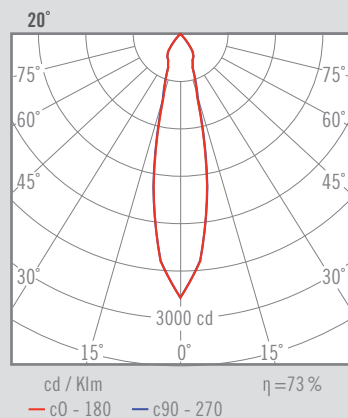

NEXIA TOLVA_S

TOLVA S is the small size of the range, with a diameter of 60 mm

00293 -		Colour	CRI / Temp.	Angle	Led	Regulation	Class			
0	White	H	927	2	20°	0	760 lm / 6 W	R	Edge Cut	II
1	Black	E	930	4	40°	1	1030 lm / 9 W	D	Dali	
A	Copper	F	940	6	60°	2	1330 lm / 13 W			
D	Gold									
G	Graphite									
R	Red									

250 g	57 mm	1	IP 44	CRI=90	3-SDCM	40.000h	230V	DRIVER	LED	
-------	-------	---	-------	--------	--------	---------	------	--------	-----	--

DESCRIPTION

TOLVA helps us to complete those projects where a high visual comfort is required, without giving up on the latest achievements of LED technology. It's design stands out for its perfect integration into the space, three different sizes, symmetrical-asymmetrical versions and special finishes.

INSTALLATION

-Round embedding 58 mm.

PAINTING · PINTADO

■ R Red · Rojo ■ A Cooper · Cobre ■ D Gold · Oro ■ G Graphite · Grafito

QUALITY CERTIFICATES: