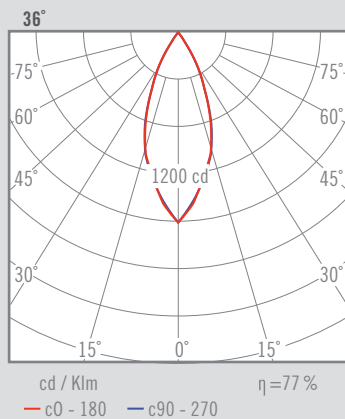

QUALITY CERTIFICATES :