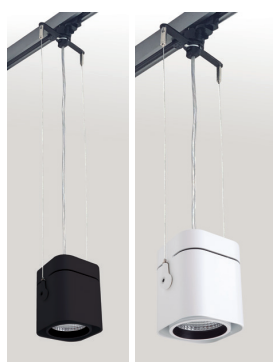

# NEXIA BOX\_TRACK

Hanging aluminum LED Luminaire, includes a ball and-socket joint for orientation function.

18105 -		BOX TRACK				
Colour	CRI / Temp.	Angle	Led	Dimming	Class	
<b>0</b> White	<b>G</b> 827	<b>1</b> 15°	<b>2</b> 1500 lm / 12 W	<b>D</b> Dali	I	
<b>1</b> Black	<b>C</b> 830	<b>3</b> 36°	<b>3</b> 2000 lm / 17,5 W			
<b>2</b> Grey	<b>N</b> 840	<b>7</b> 70°	<b>4</b> 3000 lm / 25 W			
<b>A</b> Copper	<b>H</b> 927		<b>5</b> 4000 lm / 33 W			
<b>D</b> Gold	<b>E</b> 930					
<b>G</b> Graphite	<b>F</b> 940					

2200 g	1	IP 20	CRI=80/90	2-SDCM	50.000 h	230 V	DRIVER < 5%	LED	
--------	---	-------	-----------	--------	----------	-------	-------------	-----	--

Possibility to supply the suspension cable in different lengths under request.

## DESCRIPTION

Hanging aluminum LED Luminaire, includes a ball and-socket joint for orientation function.