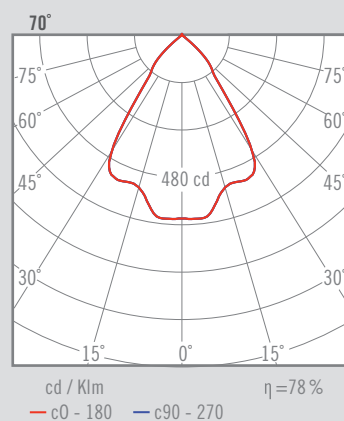

QUALITY CERTIFICATES :