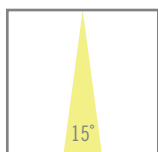

QUALITY CERTIFICATES :