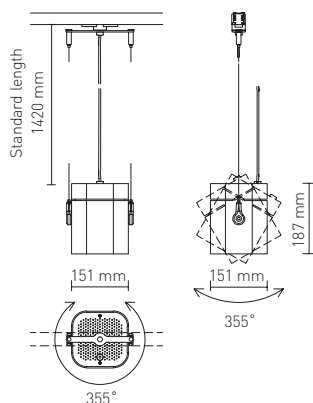

# NEXIA BOX\_TRACK

Hanging aluminum LED Luminaire, includes a ball and-socket joint for orientation function.

18105 -		BOX TRACK				
Colour	CRI / Temp.	Angle	Led	Dimming	Class	
<b>0</b> White	<b>G</b> 827	<b>1</b> 15°	<b>2</b> 1500 lm / 12 W	<b>D</b> Dali	I	
<b>1</b> Black	<b>C</b> 830	<b>3</b> 36°	<b>3</b> 2000 lm / 17,5 W			
<b>2</b> Grey	<b>N</b> 840	<b>7</b> 70°	<b>4</b> 3000 lm / 25 W			
<b>A</b> Copper	<b>H</b> 927		<b>5</b> 4000 lm / 33 W			
<b>D</b> Gold	<b>E</b> 930					
<b>G</b> Graphite	<b>F</b> 940					

2200 g	1	IP 20	CRI=80/90	2-SDCM	50.000 h	230 V	DRIVER < 5%	LED	
--------	---	-------	-----------	--------	----------	-------	-------------	-----	--

Possibility to supply the suspension cable in different lengths under request.

## DESCRIPTION

Hanging aluminum LED Luminaire, includes a ball and-socket joint for orientation function.