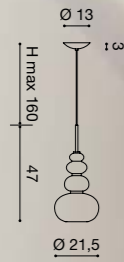

# CARNIVAL

/ DESIGN BY L4B

CARSO1LCMO

CARSO1LACR

CARSO1LBBL

CARSO1LCCR

CARSO1LAVE

CARSO1LBCR

# CARNIVAL

/ DESIGN BY L4B

**SO 1L A**

1 x 7W  
LED E27 220-240V 2700°K 810 lm

**SO 1L B**

1 x 7W  
LED E27 220-240V 2700°K 810 lm

**SO 1L C**

1 x 7W  
LED E27 220-240V 2700°K 810 lm