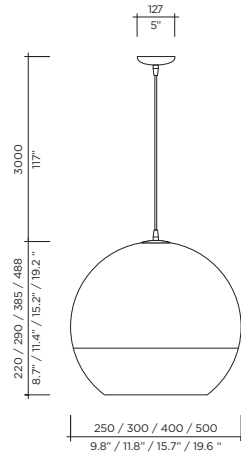

LED option is available

REFLECTIVE FINISHES

SILVER 12

GOLD 24

Model	Bolio Suspension
Size	250, 300, 400, 500
Ref. #	BM.07.120._ _ SM.07.120._ _ MM.07.121._ _ GM.07.122._ _
Lamp	E26 / E27 (120V/220V)
	1 x 40W max (250 only)
	1 x 60W max (300 only)
	1 x 75W max (400, 500)
	Incandescent
	1 x 40W equivalent
	1 x 60W equivalent
	1 x 75W equivalent
	±

	BM	SM	MM	GM
Lbs	1	1	2	3
Kg	.5	.5	1	1.4