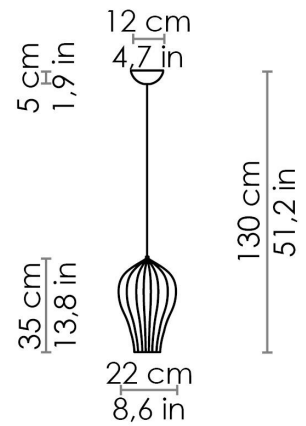

BALLOON

SUSPENSION

E27

IP20

AI LIGHTS
LATTI

This collection of mouth-blown Murano glass pendant lamps has been handcrafted with a "rigadin" optical decoration and is available in various colours. Burnished brushed brass finish metal parts. Grey fabric cables. Customizable product.

CODE	COLOR	
LBR0104	Amber	
LBR0105	Amethyst	
LBR0107	Blue	
LBR0109	Grey	
LBR0111	Red	
LBR0120	Light blue	

DIMENSIONS AND HOLES

Dimensions $\varnothing$ 22 x 35 - h 130 cm / $\varnothing$ 8,6 x 13,8 - h 51,2 in

ILLUMINOTECHNICAL SPECIFICATIONS

Source	E27
Type	E27
ip	IP20
total Watt	70W HS
Lamp life	minimum 3 years guaranteed

ELECTRICAL SPECIFICATIONS

Voltage	220-240V
Frequency	50-60 Hz

PHYSICAL SPECIFICATIONS

Thermal dissipation	passive