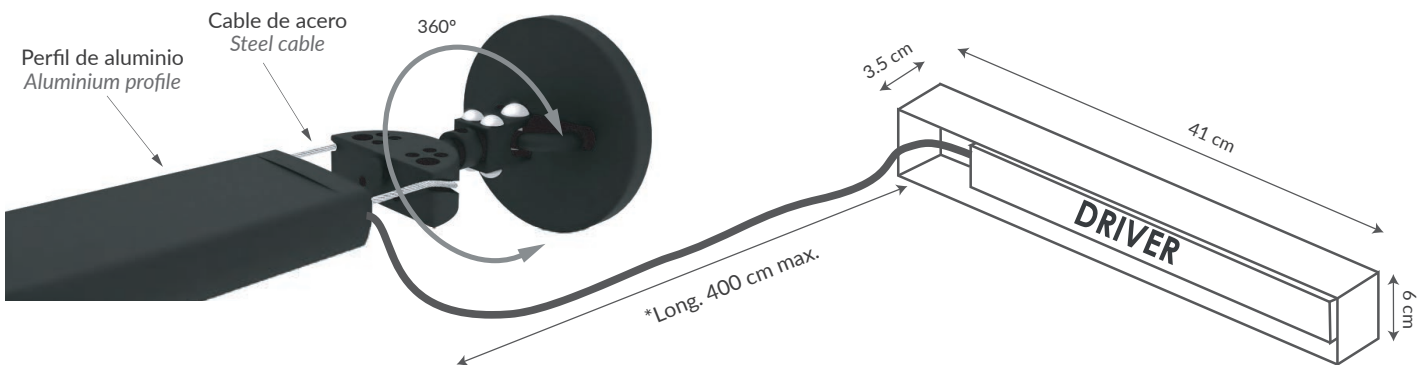

Servimos el difusor de una sola pieza / We supply a single piece diffuser
* Hasta 13 metros bajo pedido / Up to 13 meters under request