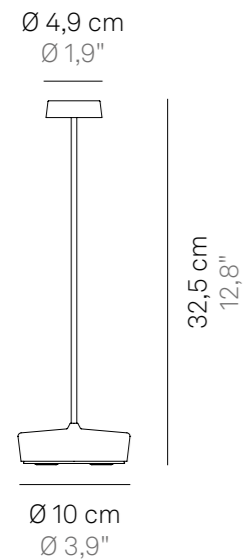

Swap table lamp corten
→ LD1010R3

Swap table lamp black + fabric lampshade black
 → **LD1010N3 + LD102005**

Swap table lamp white + glass lampshade
 → **LD1010B3 + LD102004**

Dati tecnici

Technical data

LED TOUCH DIMMER | 100-240V |
2700K | CRI>90 | 50-60Hz | 2W | 267lm |
IP65 | 5Vdc max 1A

Bianco / White

LD102005

Nero / Black

Dati tecnici

Technical data

Ø 15 cm
Ø 5,9"

14 cm
5,5"

Accessori inclusi

Paralume in vetro

Glass lampshade

Dati tecnici

Technical data

Ø 13 cm
Ø 5,1"

Ø 13 cm
Ø 5,1"

Accessori inclusi
Accessories included

Magnete e dima
Magnet and cut-out

Ceramic lampshade
made in Italy

NEW

Dati tecnici

Technical data

CE

Ø 5,7 cm
Ø 2,2"

4 cm
1,6"

Ø 8,5 cm
Ø 3,3"