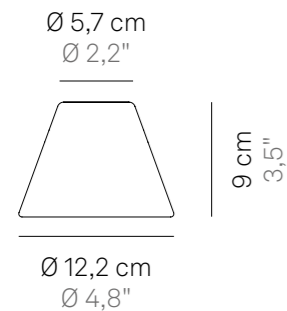

Dati tecnici

Technical data

CE