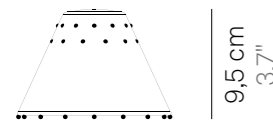

Paralume in vetro

Glass lampshade

Dati tecnici

Technical data

Ø 13 cm
Ø 5,1"

Ø 13 cm
Ø 5,1"

Accessori inclusi
Accessories included

Magnete e dima
Magnet and cut-out