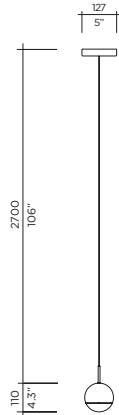

VISO LIGHTING

WANDERING STAR SPECS

AVAILABLE FINISHES

Model **Wandering Star Suspension**
 Size 110
 Ref. # SM.07.351__
 Bulb 5.5W LED
 3000K, 440Lm
 Triac/ELV/0-10V Dimming Available
 Dims from 100% - 15%

Model **Wandering Star Suspension**
 Size 160
 Ref. # MM.07.351__
 Bulb 12W LED
 3000K, 960Lm
 Triac/ELV/0-10V Dimming Available
 Dims from 100% - 15%