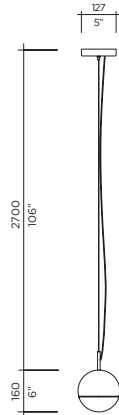

VISO LIGHTING

WANDERING STAR SPECS

AVAILABLE FINISHES

Model **Wandering Star Suspension**
 Size 110
 Ref. # SM.07.351__
 Bulb 5.5W LED
 3000K, 440Lm
 Triac/ELV/0-10V Dimming Available
 Dims from 100% - 15%

Model **Wandering Star Suspension**
 Size 160
 Ref. # MM.07.351__
 Bulb 12W LED
 3000K, 960Lm
 Triac/ELV/0-10V Dimming Available
 Dims from 100% - 15%