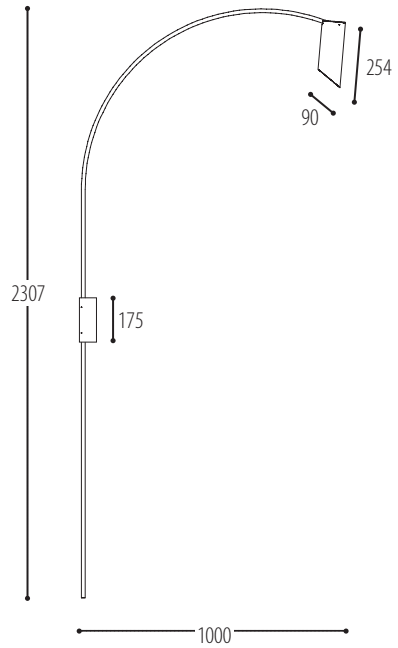

WALLSTER PLUS ONE

WALL

design Anthony Boelaert for Dark

www.pinterest.com/pindark/metrotoffice-dark

1118-BB-CCC-00-071

1118-BB-EFF00H-K-NNN-Q

Metal | Alu

BB		CCC				MMM					
COLORS		TYPE1				TYPE2					
02	Black	230 V	065	GU10	1x QPAR51 (MAX 50 W)	230 V	071	G9	1x TC-TSE (MAX 9 W)		
03	White									1x LED (MAX 7,5 W)	2x LED (MAX 7,5 W)
EFF		H		K		NNN		Q			
CRI • LUMENOUTPUT		COLOR TEMP.		DRIVER EXTERN		TYPE2		DRIVER EXTERN			
LED	815	>85 CRI • 1x 1500 Lm / 500 mA / 13,6 W	2	2700 K	0	incl./non dim	LED	803	>80 CRI • 2x 350 Lm / 700 mA / 6 W	0	incl./non dim
			3	3000 K	1	excl.				1	excl.
			4	4000 K	2	Dim 1-10 V					
									3	Dali