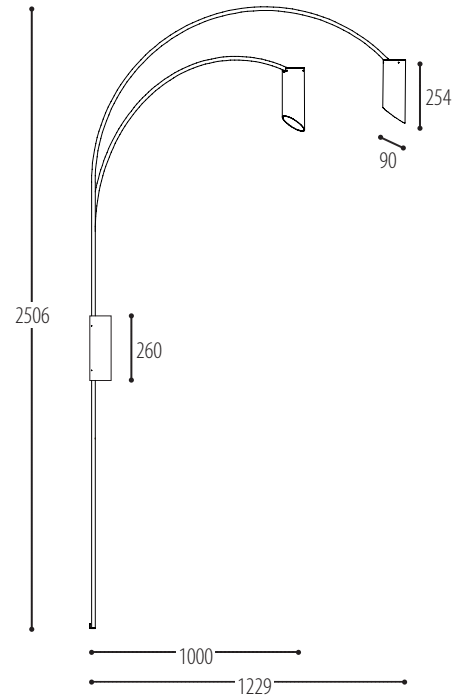

WALLSTER PLUS TWO

WALL

design Anthony Boelaert for Dark

www.pinterest.com/pindark/metrooffice-dark

1117-BB-CCC-00-071

1117-BB-EFF00H-K-NNN-Q

Metal | Alu

BB		CCC				MMM					
COLORS		TYPE1				TYPE2					
02	Black	230 V	065	GU10	1x QPAR51 (MAX 50 W)	230 V	071	G9	1x TC-TSE (MAX 9 W)		
03	White									1x LED (MAX 7,5 W)	2x LED (MAX 7,5 W)
EFF		H		K		NNN		Q			
CRI • LUMENOUTPUT		COLOR TEMP.		DRIVER EXTERN		TYPE2		DRIVER EXTERN			
LED	815	>85 CRI • 1x 1500 Lm / 500 mA / 13,6 W	2	2700 K	0	incl./non dim	LED	803	>80 CRI • 2x 350 Lm / 700 mA / 6 W	0	incl./non dim
			3	3000 K	1	excl.				1	excl.
			4	4000 K	2	Dim 1-10 V					
									3	Dali