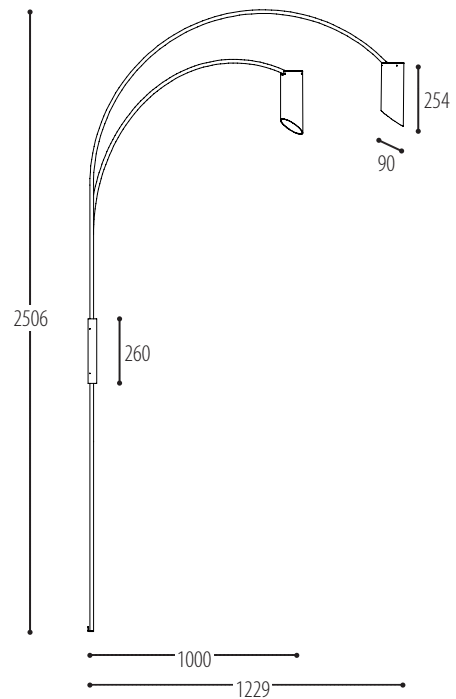

WALLSTER ONE

WALL

design Anthony Boelaert for Dark

www.pinterest.com/pindark/metrooffice-dark

1116-BB-CCC-00
1116-BB-EFF00H-K

Metal | Alu

BB		CCC					
COLORS		TYPE					
02	Black	230 V	065	GU10	1x QPAR51 (MAX 50 W)		
03	White					1x LED (MAX 7,5 W)	
		EFF		H	K		
		CRI • LUMENOUTPUT		COLOR TEMP.	DRIVER EXTERN		
LED	815	>85 CRI • 1x 1500 Lm / 500 mA / 13,6 W		2 : 2700 K	0	incl./non dim	
				3 : 3000 K	1	excl.	
				4 : 4000 K	2	Dim 1-10 V	
					3	Dali	

WALLSTER TWO

WALL

design Anthony Boelaert for Dark

www.pinterest.com/pindark/metrooffice-dark

1115-BB-CCC-00
1115-BB-EFF00H-K

Metal | Alu

BB		CCC			
COLORS		TYPE			
02	Black	230 V	065	GU10	2x QPAR51 (MAX 50 W)
03	White				
		2x LED (MAX 7,5 W)			
		EFF		H	K
		CRI • LUMENOUTPUT		COLOR TEMP.	DRIVER EXTERN
LED	815	>85 CRI • 2x 1500 Lm / 500 mA / 13,6 W		2 : 2700 K	0 : incl./non dim
				3 : 3000 K	1 : excl.
				4 : 4000 K	2 : Dim 1-10 V
					3 : Dali