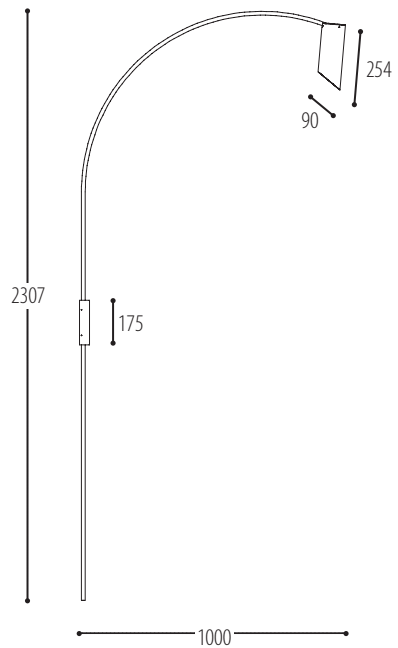

WALLSTER ONE

WALL

design Anthony Boelaert for Dark

www.pinterest.com/pindark/metrooffice-dark

1116-BB-CCC-00
1116-BB-EFF00H-K

Metal | Alu

BB		CCC					
COLORS		TYPE					
02	Black	230 V	065	GU10	1x QPAR51 (MAX 50 W)		
03	White					1x LED (MAX 7,5 W)	
		EFF		H	K		
		CRI • LUMENOUTPUT		COLOR TEMP.	DRIVER EXTERN		
LED	815	>85 CRI • 1x 1500 Lm / 500 mA / 13,6 W		2 : 2700 K	0	incl./non dim	
				3 : 3000 K	1	excl.	
				4 : 4000 K	2	Dim 1-10 V	
					3	Dali	

WALLSTER TWO

WALL

design Anthony Boelaert for Dark

www.pinterest.com/pindark/metrooffice-dark

1115-BB-CCC-00
1115-BB-EFF00H-K

Metal | Alu

BB		CCC			
COLORS		TYPE			
02	Black	230 V	065	GU10	2x QPAR51 (MAX 50 W)
03	White				
		2x LED (MAX 7,5 W)			
		EFF		H	K
		CRI • LUMENOUTPUT		COLOR TEMP.	DRIVER EXTERN
LED	815	>85 CRI • 2x 1500 Lm / 500 mA / 13,6 W		2 : 2700 K	0 : incl./non dim
				3 : 3000 K	1 : excl.
				4 : 4000 K	2 : Dim 1-10 V
					3 : Dali