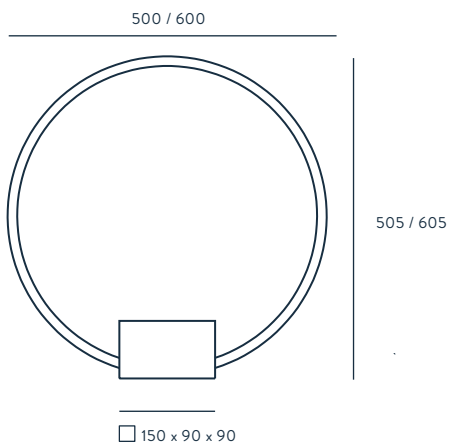

TIVOLI

DESIGNED BY AC STUDIO / 2018

S1244 / S1245

ACABADOS

METAL
BRONCE

MÁRMOL
NEGRO

MATERIALES

ACERO
MÁRMOL

ESPECIFICACIONES (UE)

LED INTEGRADO
S1244 16W 3000K 1440 LM
S1245 18W 3000K 1620 LM
12V, 50/60 HZ, IP20, CLASE II

IP20 CE RoHS A++

CLASIFICACIÓN ENERGÉTICA

A ++

AMBIENTE EN PÁGINA

35

FINISHES

METAL
BRONZE

MARBLE
BLACK

MATERIALS

STEEL
MARBLE

SPECIFICATIONS (UE)

INTEGRATED LED STRIP
S1244 16W 3000K 1440 LM
S1245 18W 3000K 1620 LM
12V, 50/60 HZ, IP20, CLASS II

IP20 CE RoHS A++

ENERGY LABEL

A ++

SHOWN AT PAGE

35