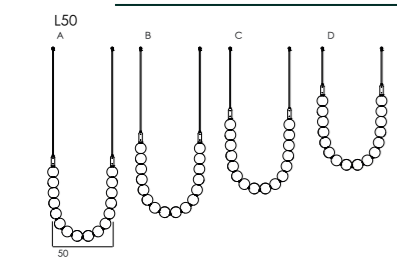

- Brass
- Gold
- Bronze
- Black

Dimensions at the end of the catalog

Opaline triplex
Mouth blown:
Ø 9 cm

NEON LED 150cm
10W 1000 Lumen

Dimmable

Warm white
2700 Kelvin

CE standard

Options at the end of the catalog

LED 150	
L50A	H.165 X L.50
L50B	H.145 X L.50
L50C	H.125 X L.50
L50D	H.105 X L.50

THEL03

THÉTIS L

In Greek mythology, Thetis is a sea nymph who has the ability to shapeshift.