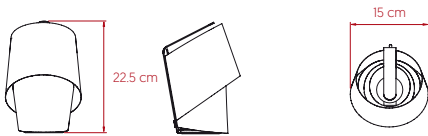

SIZE

REFERENCES

TINY M
TINY M DIM

COMPONENTS

Wood Veneer Shade

Black Metal Base & Handle

Black Electrical Cable with Switch: 120 cm

Black Electrical Cable with Dimming Switch: 120 cm [DIM ref.]

LIGHT SOURCE

Class II  

220 - 250V

Recommended Bulb - Not Included
E14 Lamp Holder
LED Mini Globe DIM 5W, 470 lm*
Energy Class A*

*Measurements obtained by theoretical calculations at LZF using Ivory White shades & recommended bulbs. Veneer Ref: 20 Ivory White.

** Remember to use a dimming bulb, if you order the lamp with a dimming switch

PACKAGING

Box Size: 19 x 19 x 35 cm

Box Volume: 0.02 m³

Weight: Gross - 1 Kg | Net - 0.7 Kg

SELECT FROM FOLLOWING

DIMMING SYSTEM