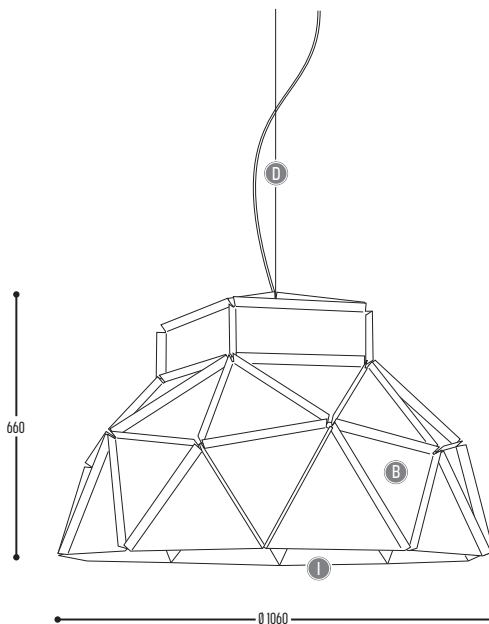

# APOLLO

design romy kühne for dark

740-BB-001-DD-II(I)  
740-BB-830002-DD-II(I)-K

Stainless steel

BB		CCC				DD		II(I)			
COLOR OUTSIDE		TYPE				SUSP. CABLE		COLOR INSIDE			
02	Black	001	E27	 TCG-SE / Globe (MAX 20 W)   LED / Globe (MAX 15 W)	02	2,5 m	02	Black	<b>K</b> <b>DRIVER</b> 0 incl./non dim 2 Dim 1-10 V 3 Dali		
03	White				03	5 m	03	White			
10	Inox				100	Chocolat					
		101	Soft Pink								
		102	Soft Yellow								
		103	Soft Blue								
		104	Soft Green								
		105	Cream								
		106	Blue								
		107	Yellow								
		108	Green								
		109	Red								
		G	Gold paint	On request							
		EFF		H							
		CRI • LUMENOUTPUT		COLOR TEMP.							
LED	830	>80 CRI • 3000 Lm / 1050 mA / 25,7 W		2	2700 K						