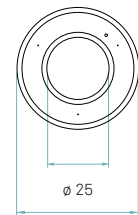

LED

Linear Module
4 x 5,5 W 350mA

Energy class

LED integrated

Driver

EFORE
1 unit - Ref. RCL030-0700B

EFORE
1 unit - Ref. RCL030-0700B
+
Bluetooth Control - CASAMBI / ELT
1 unit - Ref. CBU - ASD

Driver housed in canopy.