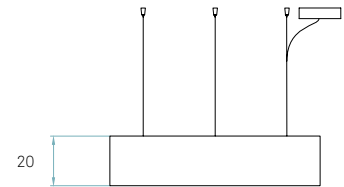

Details

Input Voltage	Luminous Flux *	CRI	Watt.	CCT	Lifetime (L70)
120 - 277V / 220 - 240V	4593 lm	90	57 W	3000 K	40000h

* Measurements taken using white shades, Veneer Ref: 20 Ivory White