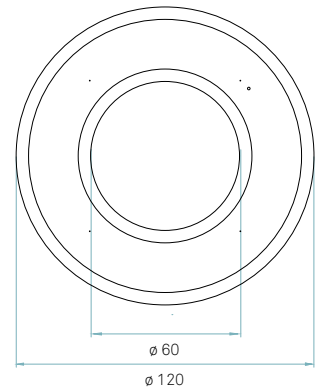

LED

Linear Module
9 x 8,1 W 700mA

Energy class

LED integrated

Driver

EFORE
1 unit - Ref. RCL030-0700B
1 unit - Ref. RCL050-1400B

EFORE
1 unit - Ref. RCL030-0700B
1 unit - Ref. RCL050-1400B
+
Bluetooth Control - CASAMBI / ELT
1 unit - Ref. CBU - ASD

Driver housed in canopy.