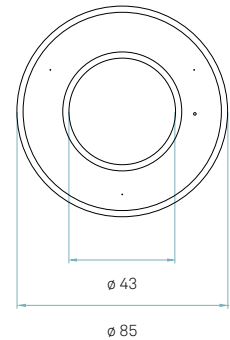

Details

Input Voltage	Luminous Flux *	CRI	Watt.	CCT	Lifetime (L70)
120 - 277V / 220 - 240V	4593 lm	90	57 W	3000 K	40000h

* Measurements taken using white shades, Veneer Ref: 20 Ivory White