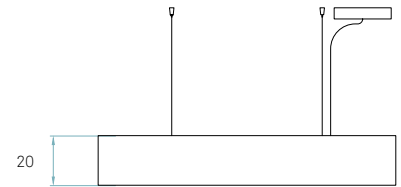

Components

**Top diffuser**
Black or White**Note:** The standard top diffuser is white. Black is also available if you want no upward light diffusion.**Bottom diffuser**
Matt satin acrylic**Metal canopy**
Brushed Nickel
ø 17 cm**Electrical cable**
Transparent 2 m drop**Steel cable**
3 x 2 m drop**Box size**
117 x 114 x 50 cm
Wood crated
for transport**Box volume**
0,667 m³**Weight**
Gross - 39,5 Kg
Net - 7,9 Kg**LED****Linear Module**
6 x 8,1 W 700mA**Energy class**

* Measurements taken using white shades, Veneer Ref: 20 Ivory White

References

Certificates

Class I

Dimmable:
120 - 277VBluetooth Dimming:
220 - 240V

Wood shade colours

- 20 Ivory White
- 21 Natural Cherry
- 22 Natural Beech
- 24 Yellow
- 25 Orange
- 26 Red
- 28 Blue
- 29 Grey
- 30 Turquoise
- 31 Chocolate
- 32 Pink

REF. SAT SG LED 24
Saturnia Large

Components

**Top diffuser**
Black or White

Note: The standard top diffuser is white. Black is also available if you want no upward light diffusion.

Bottom diffuser
Matt satin acrylic**Metal canopy**
Brushed Nickel
ø 23 cm**Electrical cable**
Transparent 2 m drop**Steel cable**
4 x 2 m drop**Box size**
139 x 139 x 37 cm
Wood crated for transport**Box volume**
0,715 m³**Weight**
Gross - 55,3 Kg
Net - 15,3 Kg**LED**Linear Module
9 x 8,1 W 700mA**Energy class**