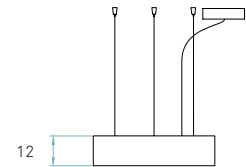

Electrical cable
Transparent 2 m drop

Steel cable
3 x 2 m drop

Box size
61 x 61 x 34 cm

Box volume
0,127 m³

Weight
Gross - 7,3 Kg
Net - 3,1 Kg

LED

Linear Module
4 x 5,5 W 350mA

Energy class

Components

**Top diffuser**
Black or White**Note:** The standard top diffuser is white. Black is also available if you want no upward light diffusion.**Bottom diffuser**
Matt satin acrylic**Metal canopy**
Brushed Nickel
ø 17 cm**Electrical cable**
Transparent 2 m drop**Steel cable**
3 x 2 m drop**Box size**
117 x 114 x 50 cm
Wood crated
for transport**Box volume**
0,667 m³**Weight**
Gross - 39,5 Kg
Net - 7,9 Kg**LED****Linear Module**
6 x 8,1 W 700mA**Energy class**