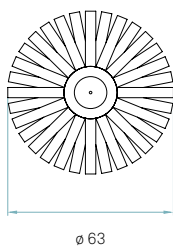

References

POPY SP

Certificates

Class I

220 - 250V

Wood shade colours

	20 Ivory White
	21 Natural Cherry
	22 Natural Beech
	24 Yellow
	25 Orange
	26 Red
	28 Blue
	29 Grey
	30 Turquoise
	31 Chocolate
	32 Pink

Components

Metal canopy
Brushed Nickel
ø 14 cm - disc ø 20 cm

Electrical cable
Transparent
2 m drop

Steel cable
3 x 2 m drop

Box size
66 x 66 x 62 cm

Box volume
0,27 m³

Weight
Gross - 6,9 Kg
Net - 2,6 Kg

Packaging

Recommended bulbs (Not Included)

E27

CFL Double tube
1 x 20 W max.

or

CFL Double tube DIM
1 x 18 W max.

or

LED Spherical DIM
1 x 11 W max.

Energy class