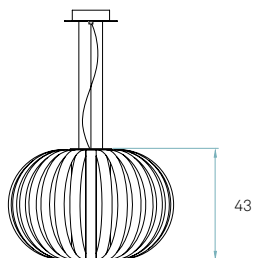

References

POPY SP

Certificates

Class I

220 - 250V

Wood shade colours

	20 Ivory White
	21 Natural Cherry
	22 Natural Beech
	24 Yellow
	25 Orange
	26 Red
	28 Blue
	29 Grey
	30 Turquoise
	31 Chocolate
	32 Pink

Components

Metal canopy
Brushed Nickel
ø 14 cm - disc ø 20 cm

Electrical cable
Transparent
2 m drop

Steel cable
3 x 2 m drop

Box size
66 x 66 x 62 cm

Box volume
0,27 m³

Weight
Gross - 6,9 Kg
Net - 2,6 Kg

Packaging

Recommended bulbs (Not Included)

E27

CFL Double tube
1 x 20 W max.

or

CFL Double tube DIM
1 x 18 W max.

or

LED Spherical DIM
1 x 11 W max.

Energy class