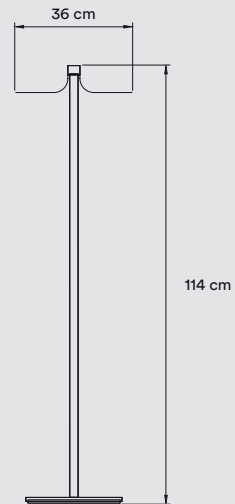

Will be available for production from November 2022

REF.

OM P BK LED
OM P IV LED
OM P GD LED

LIGHT SOURCE

Class II

230V: Dimmable

Driver:

Constant Voltage 24V

LED Integrated:

Led module
Energy class A+

3.000K, CRI>90, 8W, 50-60Hz, 560 lm*
Available in 2.700K and 4.000K on request

*Measurements obtained by theoretical calculations at LZf using ivory white shades. Veneer Ref: 23 Natural White.

PACKAGING

Box Size: 150 x 55 x 30 cm

Box Volume: 0,25 m³

Weight: Gross - 10 Kg | Net - 6,6 Kg

MATERIALS & COMPONENTS

Wood Veneer Shades

Metal Stem & Base

Black Electrical Cable with Dimming Switch: 185 cm

FINISHES

WOOD VENEER

- 21 Natural Cherry
- 23 Natural White
- 22 Natural Beech

METAL

- BK-Matt Black
- GD-Gold
- IV-Matt Ivory