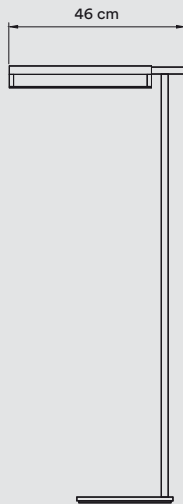

Will be available for production from November 2022

REF.

OM P BK LED
OM P IV LED
OM P GD LED

LIGHT SOURCE

Class II

230V: Dimmable

Driver:

Constant Voltage 24V

LED Integrated:

Led module
Energy class A+

3.000K, CRI>90, 8W, 50-60Hz, 560 lm*
Available in 2.700K and 4.000K on request

*Measurements obtained by theoretical calculations at LZf using ivory white shades. Veneer Ref: 23 Natural White.

PACKAGING

Box Size: 150 x 55 x 30 cm

Box Volume: 0,25 m³

Weight: Gross - 10 Kg | Net - 6,6 Kg

MATERIALS & COMPONENTS

Wood Veneer Shades

Metal Stem & Base

Black Electrical Cable with Dimming Switch: 185 cm

FINISHES

WOOD VENEER

- 21 Natural Cherry
- 23 Natural White
- 22 Natural Beech

METAL

- BK-Matt Black
- GD-Gold
- IV-Matt Ivory