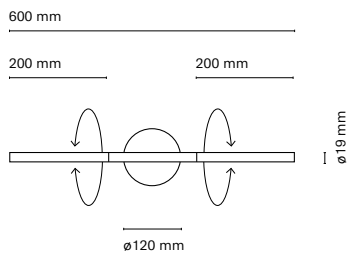

31175-
Line Wall Vertical 600 mm

31177-
Line Wall Vertical 850 mm

31182-
Line Wall Horizontal Double 600 mm

31185-
Line Wall Horizontal Double 1200 mm

	Colour	CRI/Temp.	Led	Dimming
31175-	0 White	H 927	1 1440lm / 9,6W	On-Off
	1 Black	E 930		
	7 Satin Nickel	F 940		
	D Gold			

	Colour	CRI/Temp.	Led	Dimming
31177-	0 White	H 927	1 2160lm / 14,4W	On-Off
	1 Black	E 930		
	7 Satin Nickel	F 940		
	D Gold			

	Colour	CRI/Temp.	Led	Dimming
31182-	0 White	H 927	1 1152lm / 8W	On-Off
	1 Black	E 930		
	7 Satin Nickel	F 940		
	D Gold			

	Colour	CRI/Temp.	Led	Dimming
31185-	0 White	H 927	2 2880lm / 19,2W	On-Off
	1 Black	E 930		
	7 Satin Nickel	F 940		
	D Gold			