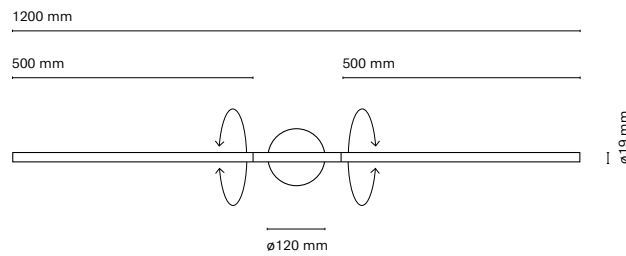

31175-
Line Wall Vertical 600 mm

31177-
Line Wall Vertical 850 mm

31182-
Line Wall Horizontal Double 600 mm

31185-
Line Wall Horizontal Double 1200 mm

	Colour	CRI/Temp.	Led	Dimming
31175-	0 White	H 927	1 1440lm / 9,6W	On-Off
	1 Black	E 930		
	7 Satin Nickel	F 940		
	D Gold			

	Colour	CRI/Temp.	Led	Dimming
31177-	0 White	H 927	1 2160lm / 14,4W	On-Off
	1 Black	E 930		
	7 Satin Nickel	F 940		
	D Gold			

	Colour	CRI/Temp.	Led	Dimming
31182-	0 White	H 927	1 1152lm / 8W	On-Off
	1 Black	E 930		
	7 Satin Nickel	F 940		
	D Gold			

	Colour	CRI/Temp.	Led	Dimming
31185-	0 White	H 927	2 2880lm / 19,2W	On-Off
	1 Black	E 930		
	7 Satin Nickel	F 940		
	D Gold			