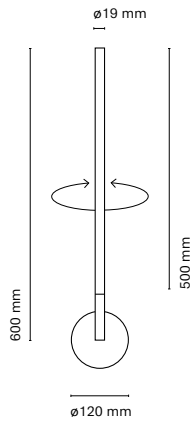

31175-
Line Wall Vertical 600 mm

31177-
Line Wall Vertical 850 mm

31182-
Line Wall Horizontal Double 600 mm

31185-
Line Wall Horizontal Double 1200 mm

	Colour	CRI/Temp.	Led	Dimming
31175-	0 White	H 927	1 1440lm / 9,6W	On-Off
	1 Black	E 930		
	7 Satin Nickel	F 940		
	D Gold			

	Colour	CRI/Temp.	Led	Dimming
31177-	0 White	H 927	1 2160lm / 14,4W	On-Off
	1 Black	E 930		
	7 Satin Nickel	F 940		
	D Gold			

	Colour	CRI/Temp.	Led	Dimming
31182-	0 White	H 927	1 1152lm / 8W	On-Off
	1 Black	E 930		
	7 Satin Nickel	F 940		
	D Gold			

	Colour	CRI/Temp.	Led	Dimming
31185-	0 White	H 927	2 2880lm / 19,2W	On-Off
	1 Black	E 930		
	7 Satin Nickel	F 940		
	D Gold			