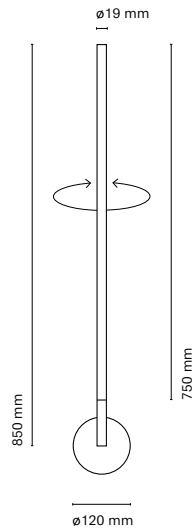

31175-
Line Wall Vertical 600 mm

31177-
Line Wall Vertical 850 mm

31182-
Line Wall Horizontal Double 600 mm

31185-
Line Wall Horizontal Double 1200 mm

	Colour	CRI/Temp.	Led	Dimming
31175-	0 White	H 927	1 1440lm / 9,6W	On-Off
	1 Black	E 930		
	7 Satin Nickel	F 940		
	D Gold			

	Colour	CRI/Temp.	Led	Dimming
31177-	0 White	H 927	1 2160lm / 14,4W	On-Off
	1 Black	E 930		
	7 Satin Nickel	F 940		
	D Gold			

	Colour	CRI/Temp.	Led	Dimming
31182-	0 White	H 927	1 1152lm / 8W	On-Off
	1 Black	E 930		
	7 Satin Nickel	F 940		
	D Gold			

	Colour	CRI/Temp.	Led	Dimming
31185-	0 White	H 927	2 2880lm / 19,2W	On-Off
	1 Black	E 930		
	7 Satin Nickel	F 940		
	D Gold			