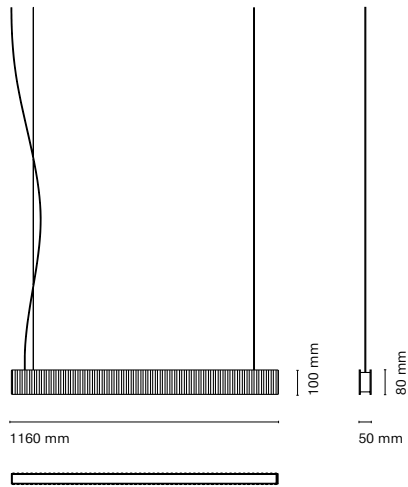

31602-  
Dune Suspensión Opal 600 mm

31604-  
Dune Suspensión Opal 1160 mm

31607-  
Dune Suspensión Opal 2000 mm

	Colour	CRI/Temp.	Led	Dimming	Emergency
31602-	● C Coral Red (RAL 3016)	H 927	L 1541 lm / 13W	- On-Off	No Emergency
	● M Grey Blue (RAL 5008)	E 930	H 2827 lm / 23,8W	D* Dali	EM Kit 1h
	● J Cement Grey (RAL 7033)	F 940	B* 2150-2280 lm / 14,2W	B* Bluetooth	
	● E Silk Grey (RAL 7044)	T* 827-865	A* 30404-3240 lm / 21,4W	C Cord Switch	

\* Asterisk indicates the combination Tuneable White