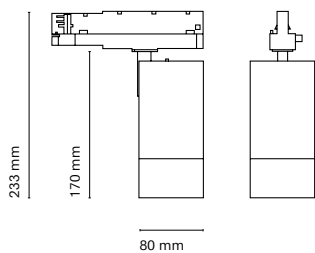

26111-
26112-
26113-

Zoom

	Colour	CRI/Temp.	Angle	Led	Dimming
26111-	0 White	S 927-930-940	Z Zoom 20-60°	4 3000lm/30W	M Manual dimming
	1 Black				

	Colour	CRI/Temp.	Angle	Led	Dimming
26112-	0 White	H 927	Z Zoom 20-60°	2 1500lm/12W	No dimming
	1 Black	E 930		3 2000lm/18W	D Dali
		F 940		4 3000lm/26W	B Bluetooth
		W 935		5 4000lm/34W	