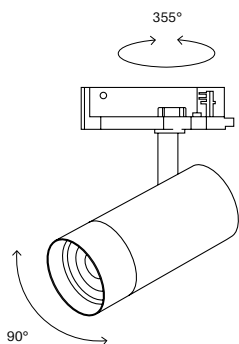

26111-
26112-
26113-

Zoom

	Colour	CRI/Temp.	Angle	Led	Dimming
26111-	0 White	S 927-930-940	Z Zoom 20-60°	4 3000lm/30W	M Manual dimming
	1 Black				

	Colour	CRI/Temp.	Angle	Led	Dimming
26112-	0 White	H 927	Z Zoom 20-60°	2 1500lm/12W	No dimming
	1 Black	E 930		3 2000lm/18W	D Dali
		F 940		4 3000lm/26W	B Bluetooth
		W 935		5 4000lm/34W	