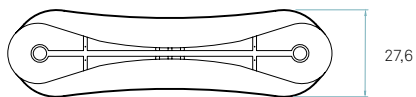

References

Awards

Certificates

Wood shade colours

1. **Exterior & Interior**
   26 Red / 24 Yellow
   or
   Exterior & Interior
   30 Turquoise / 24 Yellow
   or
   Exterior & Interior
   28 Blue / 24 Yellow
   or
   Exterior & Interior
   21 Cherry / 20 White

If you would like any other colour combinations please consult with our offices.

Components

Metal canopy
Brushed Nickel
ø 10 cm - disc ø 14 cm

Electrical cable
Transparent 2 m drop

Steel cable
4 x 2 m drop

Box size
121 x 31 x 34 cm

Box volume
0,128 m³

Weight
Gross - 4,9 Kg
Net - 1,9 Kg

Recommended bulbs (Not Included)

E27

CFL Mini Globe
2 x 9 W max.

or

CFL Spherical DIM
2 x 11 W max.

or

LED Spherical
2 x 16,5 W max.

Energy class