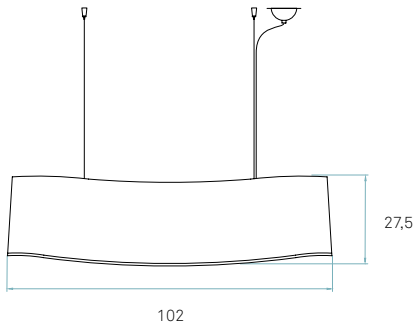

References

Awards

Certificates

Wood shade colours

1. **Exterior & Interior**
   26 Red / 24 Yellow
   or
   Exterior & Interior
   30 Turquoise / 24 Yellow
   or
   Exterior & Interior
   28 Blue / 24 Yellow
   or
   Exterior & Interior
   21 Cherry / 20 White

If you would like any other colour combinations please consult with our offices.

Components

Metal canopy
Brushed Nickel
ø 10 cm - disc ø 14 cm

Electrical cable
Transparent 2 m drop

Steel cable
4 x 2 m drop

Box size
121 x 31 x 34 cm

Box volume
0,128 m³

Weight
Gross - 4,9 Kg
Net - 1,9 Kg

Recommended bulbs (Not Included)

E27

CFL Mini Globe
2 x 9 W max.

or

CFL Spherical DIM
2 x 11 W max.

or

LED Spherical
2 x 16,5 W max.

Energy class