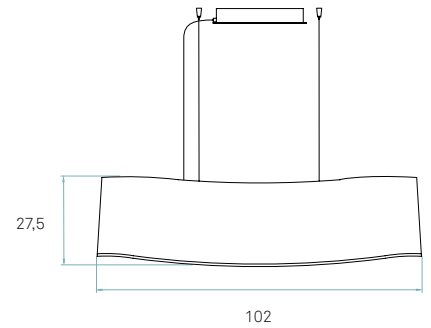

Metal canopy
Brushed Nickel
34 x 11,5 x 5 cm

Electrical cable
Transparent 2 m drop

Steel cable
4 x 2 m drop

Packaging

Box size
121 x 31 x 34 cm

Box volume
0,128 m³

Weight
Gross - 6 Kg
Net - 2,8 Kg

LED
 Linear Module
2 x 5,5 W 350mA

If you would like any other colour combinations please consult with our offices.

Components

Metal canopy
Brushed Nickel
ø 10 cm - disc ø 14 cm

Electrical cable
Transparent 2 m drop

Steel cable
4 x 2 m drop

Box size
121 x 31 x 34 cm

Box volume
0,128 m³

Weight
Gross - 4,9 Kg
Net - 1,9 Kg

Recommended bulbs (Not Included)

E27

CFL Mini Globe
2 x 9 W max.

or

CFL Spherical DIM
2 x 11 W max.