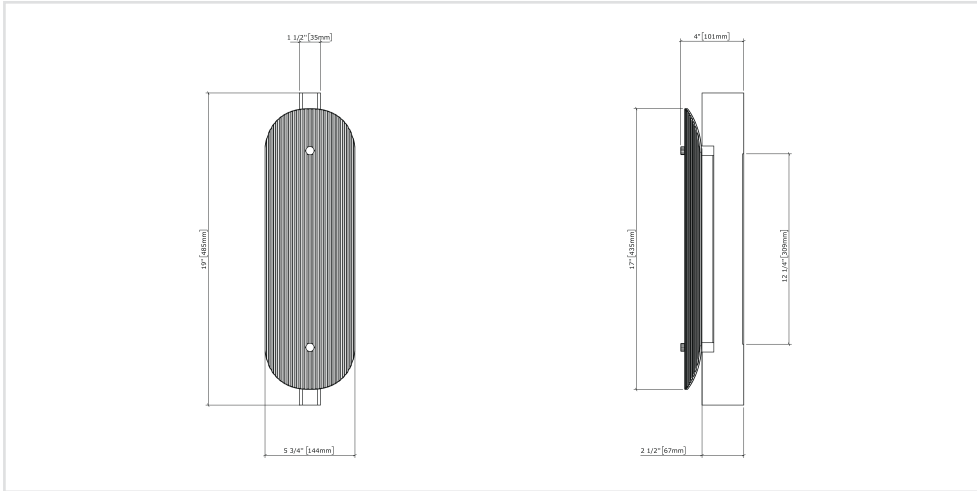

Linea SPECS

Model Linea Sconce
 Size 485mm
 Ref. # SM.09.233._ _
 Lamping 15W integrated AC LED module
 3000K, CRI 90, 1350lm
 Triac/ELV dimmable
 Average Rated Life:
 40,000 - 50,000 hours

Model Linea Sconce
 Size 765mm
 Ref. # MM.09.233._ _
 Lamping 30W integrated AC LED module
 3000K, CRI 90, 2700lm
 Triac/ELV dimmable
 Average Rated Life:
 40,000 - 50,000 hours

Model Linea Sconce
 Size 1345mm
 Ref. # GM.07.233._ _
 Lamping 60W integrated AC LED module
 3000K, CRI 90, 5400lm
 Triac/ELV dimmable
 Average Rated Life:
 40,000 - 50,000 hours

AVAILABLE FINISHES

*Custom finishes are available upon request, only for commercial projects, and based on fabrication possibility.