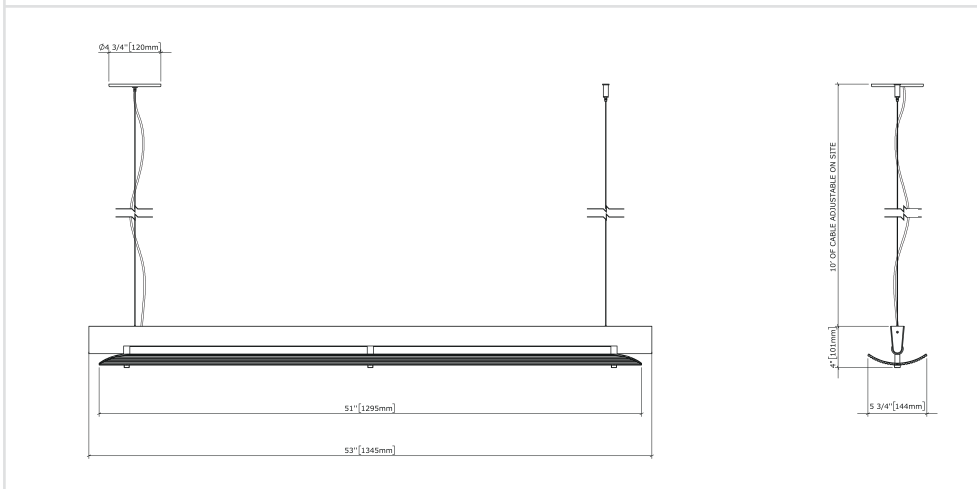

Linea SPECS

Model Linea Sconce
 Size 485mm
 Ref. # SM.09.233._ _
 Lamping 15W integrated AC LED module
 3000K, CRI 90, 1350lm
 Triac/ELV dimmable
 Average Rated Life:
 40,000 - 50,000 hours

Model Linea Sconce
 Size 765mm
 Ref. # MM.09.233._ _
 Lamping 30W integrated AC LED module
 3000K, CRI 90, 2700lm
 Triac/ELV dimmable
 Average Rated Life:
 40,000 - 50,000 hours

Model Linea Sconce
 Size 1345mm
 Ref. # GM.07.233._ _
 Lamping 60W integrated AC LED module
 3000K, CRI 90, 5400lm
 Triac/ELV dimmable
 Average Rated Life:
 40,000 - 50,000 hours

AVAILABLE FINISHES

*Custom finishes are available upon request, only for commercial projects, and based on fabrication possibility.