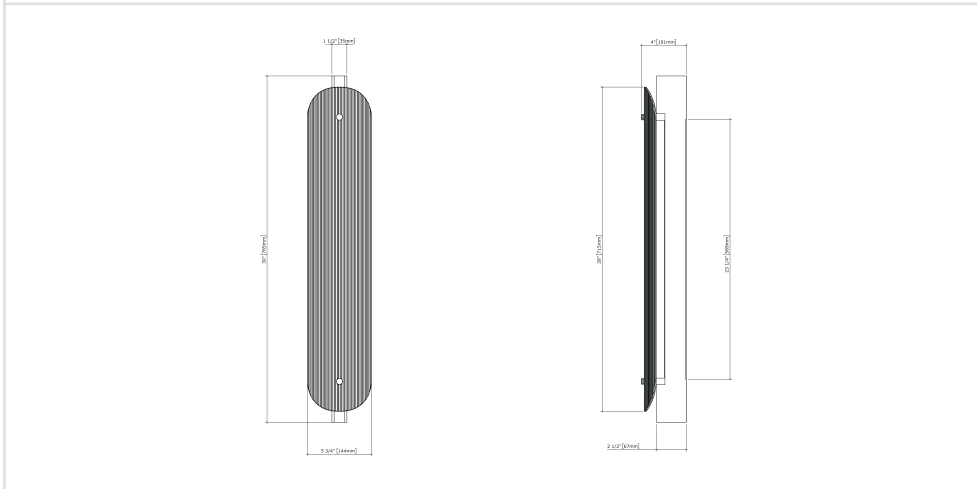

Linea SPECS

Model Linea Sconce
 Size 485mm
 Ref. # SM.09.233._ _
 Lamping 15W integrated AC LED module
 3000K, CRI 90, 1350lm
 Triac/ELV dimmable
 Average Rated Life:
 40,000 - 50,000 hours

Model Linea Sconce
 Size 765mm
 Ref. # MM.09.233._ _
 Lamping 30W integrated AC LED module
 3000K, CRI 90, 2700lm
 Triac/ELV dimmable
 Average Rated Life:
 40,000 - 50,000 hours

Model Linea Sconce
 Size 1345mm
 Ref. # GM.07.233._ _
 Lamping 60W integrated AC LED module
 3000K, CRI 90, 5400lm
 Triac/ELV dimmable
 Average Rated Life:
 40,000 - 50,000 hours

AVAILABLE FINISHES

*Custom finishes are available upon request, only for commercial projects, and based on fabrication possibility.