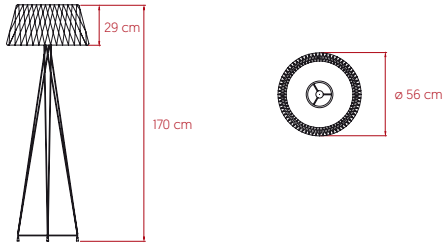

SIZE

REFERENCES

LOLA P BK
 LOLA P IV
 LOLA P NI
 LOLA P GD

COMPONENTS

Wood Veneer Shade

Transparent Acrylic Frame

Metal Base

Electrical Cable with Dimming Switch: 185 cm

LIGHT SOURCE

Class II  

220 - 250V: Dimmable

Recommended Bulb - Not Included
 E27 Lamp Holder
 LED Globe DIM 12 W, 845 lm*
 Energy Class E

*Measurements obtained by theoretical calculations at LZf using ivory white shades & recommended bulbs. Veneer Ref: 20 Ivory White.

PACKAGING

Box Size:

Box 1: 159 x 52 x 52 cm | 0.43 m³ | 7.4 Kg (Tripod Stand)

Box 2: 66 x 66 x 42 cm | 0.18 m³ | 5.5 Kg (Shade)

Weight: Gross - 13 Kg | Net - 4.1 Kg

SELECT FROM FOLLOWING

WOOD VENEER FINISHES