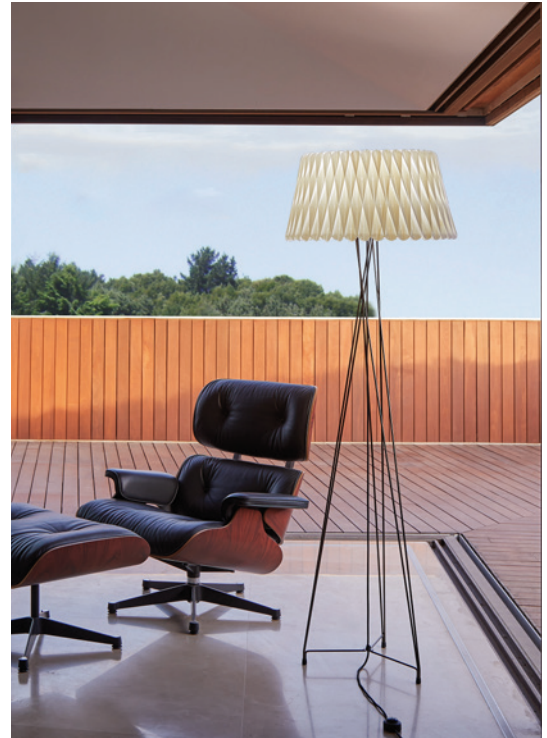

SELECT FROM FOLLOWING

WOOD VENEER FINISHES

20 - Ivory White

22 - Natural Beech

METAL & CABLE FINISHES

BK - Matte Black & Black Cable

IV - Ivory White & Black Cable

NI - Matte Nickel & Black Cable

GD - Gold & Gold Cable