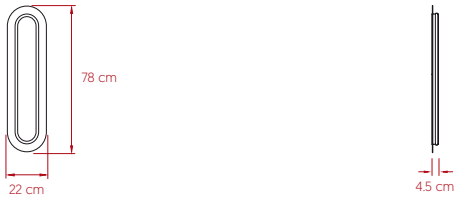

LENS SUPER OVAL

by Mut Design

Wall - LED **lzf**

SIZE

REFERENCES

LENS SOV A BK LED DIM0-10V
LENS SOV A GD LED DIM0-10V
LENS SOV A IV LED DIM0-10V

COMPONENTS

Wood Veneer Shade
Double layered wood veneer, colour facing out white facing in.

Central Mirror

Metal Ring

LIGHT SOURCE

Class I

120 - 277V: Dimmable LED 0-10V

Driver: 1 x Constant Voltage 24V

Integrated LED: 1.50 m x Strip 15 W/m
3,000K, CRI>90, 24 W, 50-60Hz, 573 lm*
Energy Class F

LED Position in Fixture

PACKAGING

Box Size: 87 x 33 x 8 cm

Box Volume: 0.02 m³

Weight: Gross - 5.2 Kg | Net - 4 Kg