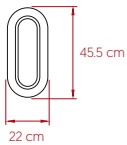

LENS OVAL

by Mut Design

Wall - LED **lzf**

SIZE

REFERENCES

LENS OV A BK LED DIM0-10V
LENS OV A GD LED DIM0-10V
LENS OV A IV LED DIM0-10V

COMPONENTS

Wood Veneer Shade
Double layered wood veneer, colour facing out white facing in.

Central Mirror

Metal Ring

LIGHT SOURCE

Class I

120 - 277V: Dimmable LED 0-10V

Driver: 1 x Constant Voltage 24V

Integrated LED: 0.85 m x Strip 15 W/m
3,000K, CRI>90, 15 W, 50-60Hz, 325 lm*
Energy Class F

LED Position in Fixture

PACKAGING

Box Size: 57 x 33 x 8 cm

Box Volume: 0.02 m³

Weight: Gross - 3 Kg | Net - 2.3 Kg