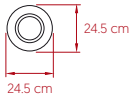

## SIZE

## PACKAGING

**Box Size:** 37 x 33 x 8 cm

**Box Volume:** 0.01 m<sup>3</sup>

**Weight:** Gross - 4 Kg | Net - 1.2 Kg