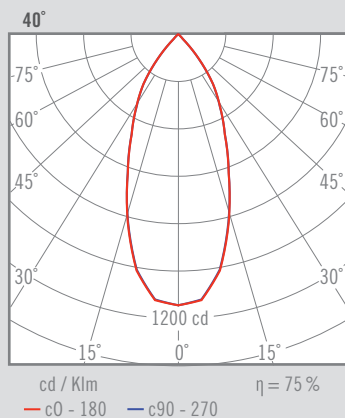

NEXIA INOX_S

Aluminum Downlight LED.

255 x 90 mm

00243 -		Colour	CRI / Temp.	Angle	Led	Dimming	Class			
0	White	H	927	2	20°	0	3 x 760 lm / 6 W	R	Edge Cut	II
1	Black	E	930	4	40°	1	3 x 1030 lm / 9 W	D	Dali	
8	Aluminum	F	940	6	60°	2	3 x 1330 lm / 13 W			

975 g	243x82 mm	30°	1	44	IP	CRI=90	3-SDCM	40.000 h	230 V	DRIVER	LED

DESCRIPTION

Adjustable downlight in aluminium. It incorporates the LED module 15030-. Driver incorporated.

INSTALLATION

Round embedment of 243x82 mm.

ACCESSORIES

15031 - HONEYCOMB MODULE 6 / 9 W

15032 - HONEYCOMB MODULE 13 W

QUALITY CERTIFICATES :