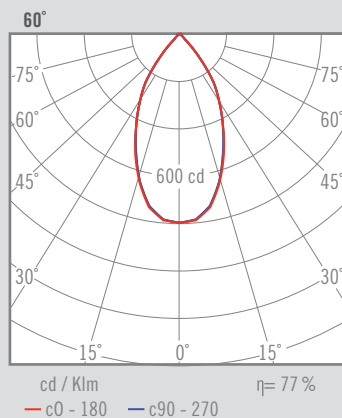

NEXIA INOX_S

Aluminum Downlight LED.

255 x 90 mm

00243 -		Colour	CRI / Temp.	Angle	Led	Dimming	Class			
0	White	H	927	2	20°	0	3 x 760 lm / 6 W	R	Edge Cut	II
1	Black	E	930	4	40°	1	3 x 1030 lm / 9 W	D	Dali	
8	Aluminum	F	940	6	60°	2	3 x 1330 lm / 13 W			

975 g	243x82 mm	30°	1	44	IP	CRI=90	3-SDCM	40.000 h	230 V	DRIVER	LED

DESCRIPTION

Adjustable downlight in aluminium. It incorporates the LED module 15030-. Driver incorporated.

INSTALLATION

Round embedment of 243x82 mm.

ACCESSORIES

15031 - HONEYCOMB MODULE 6 / 9 W

15032 - HONEYCOMB MODULE 13 W

QUALITY CERTIFICATES :