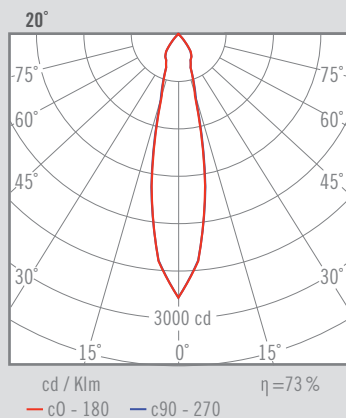

NEXIA INOX_S

Aluminum Downlight LED.

255 x 90 mm

00243 -		Colour	CRI / Temp.	Angle	Led	Dimming	Class			
0	White	H	927	2	20°	0	3 x 760 lm / 6 W	R	Edge Cut	II
1	Black	E	930	4	40°	1	3 x 1030 lm / 9 W	D	Dali	
8	Aluminum	F	940	6	60°	2	3 x 1330 lm / 13 W			

975 g	243x82 mm	30°	1	44	IP	CRI=90	3-SDCM	40.000 h	230 V	DRIVER	LED

DESCRIPTION

Adjustable downlight in aluminium. It incorporates the LED module 15030-. Driver incorporated.

INSTALLATION

Round embedment of 243x82 mm.

ACCESSORIES

15031 - HONEYCOMB MODULE 6 / 9 W

15032 - HONEYCOMB MODULE 13 W

QUALITY CERTIFICATES :