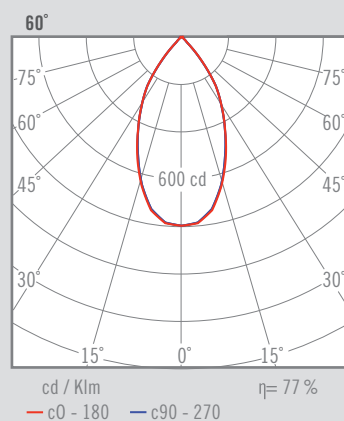

NEXIA INOX_S

Aluminum Downlight LED.

172 x 90 mm

00242 -		Colour	CRI / Temp.	Angle	Led	Dimming	Class			
0	White	H	927	2	20°	0	2 x 760 lm / 6 W	R	Edge Cut	II
1	Black	E	930	4	40°	1	2 x 1030 lm / 9 W	D	Dali	
8	Aluminum	F	940	6	60°	2	2 x 1330 lm / 13 W			

650 g	160x82 mm	30°	1	44	IP	CRI=90	3-SDCM	40.000 h	230 V	DRIVER	LED

DESCRIPTION

Adjustable downlight in aluminium. It incorporates the LED module 15030-. Driver incorporated.

INSTALLATION

Round embedment of 160x82 mm.

ACCESSORIES

15031 - HONEYCOMB MODULE 6 / 9 W

15032 - HONEYCOMB MODULE 13 W

QUALITY CERTIFICATES :