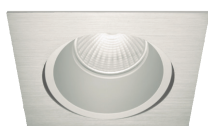

INSTALLATION

Round embedment of 243x82 mm.

ACCESSORIES

15031 - HONEYCOMB MODULE 6 / 9 W

15032 - HONEYCOMB MODULE 13 W

QUALITY CERTIFICATES :

NEXIA INOX_S

Aluminum LED Downlight.
Adjustable version.