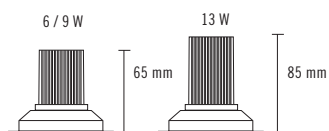

NEXIA INOX_S

Aluminum Downlight LED.

172 x 90 mm

00242 -		Colour	CRI / Temp.	Angle	Led	Dimming	Class			
0	White	H	927	2	20°	0	2 x 760 lm / 6 W	R	Edge Cut	II
1	Black	E	930	4	40°	1	2 x 1030 lm / 9 W	D	Dali	
8	Aluminum	F	940	6	60°	2	2 x 1330 lm / 13 W			

650 g	160x82 mm	30°	1	44	IP	CRI=90	3-SDCM	40.000 h	230 V	DRIVER	LED
-------	-----------	-----	---	----	----	--------	--------	----------	-------	--------	-----

DESCRIPTION

Adjustable downlight in aluminium. It incorporates the LED module 15030-. Driver incorporated.

INSTALLATION

Round embedment of 160x82 mm.

ACCESSORIES

15031 - HONEYCOMB MODULE 6 / 9 W

15032 - HONEYCOMB MODULE 13 W

QUALITY CERTIFICATES :

NEXIA INOX_S

Aluminum Downlight LED.

975 g	243x82 mm	30°	1	44	IP	CRI=90	3-SDCM	40.000 h	230 V	DRIVER	LED
-------	-----------	-----	---	----	----	--------	--------	----------	-------	--------	-----

DESCRIPTION

Adjustable downlight in aluminium. It incorporates the LED module 15030-. Driver incorporated.