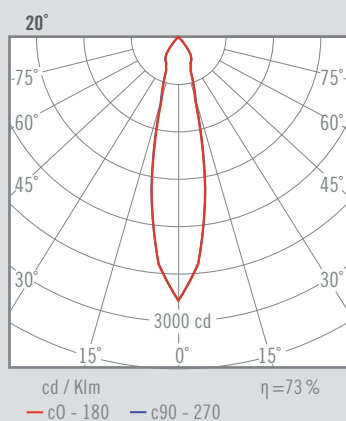

NEXIA INOX_S

Aluminum Downlight LED.

172 x 90 mm

00242 -		Colour	CRI / Temp.	Angle	Led	Dimming	Class			
0	White	H	927	2	20°	0	2 x 760 lm / 6 W	R	Edge Cut	II
1	Black	E	930	4	40°	1	2 x 1030 lm / 9 W	D	Dali	
8	Aluminum	F	940	6	60°	2	2 x 1330 lm / 13 W			

650 g	160x82 mm	30°	1	44	IP	CRI=90	3-SDCM	40.000 h	230 V	DRIVER	LED

DESCRIPTION

Adjustable downlight in aluminium. It incorporates the LED module 15030-. Driver incorporated.

INSTALLATION

Round embedment of 160x82 mm.

ACCESSORIES

15031 - HONEYCOMB MODULE 6 / 9 W

15032 - HONEYCOMB MODULE 13 W

QUALITY CERTIFICATES :