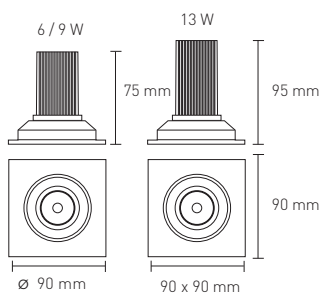

650 g	160x82 mm	30°	1	44	IP	CRI=90	3-SDCM	40.000 h	230 V	DRIVER	LED
-------	-----------	-----	---	----	----	--------	--------	----------	-------	--------	-----

DESCRIPTION

Adjustable downlight in aluminium. It incorporates the LED module 15030-. Driver incorporated.

975 g	243x82 mm	30°	1	44	IP	CRI=90	3-SDCM	40.000 h	230 V	DRIVER	LED
-------	-----------	-----	---	----	----	--------	--------	----------	-------	--------	-----

DESCRIPTION

Adjustable downlight in aluminium. It incorporates the LED module 15030-. Driver incorporated.

INSTALLATION

Round embedment of 243x82 mm.

ACCESSORIES

15031 - HONEYCOMB MODULE 6 / 9 W

15032 - HONEYCOMB MODULE 13 W

QUALITY CERTIFICATES :

NEXIA INOX_S

Aluminum LED Downlight.
Adjustable version.

00291 -		Colour	CRI / Temp.	Angle	Led	Dimming	Class			
0	White	H	927	2	20°	0	760 lm / 6 W	R	Edge Cut	II
1	Black	E	930	4	40°	1	1030 lm / 9 W	D	Dali	
8	Aluminum	F	940	6	60°	2	1330 lm / 13 W			

340 g	82 mm	10°	1	44	IP	CRI=90	3-SDCM	40.000h	DRIVER	LED
-------	-------	-----	---	----	----	--------	--------	---------	--------	-----