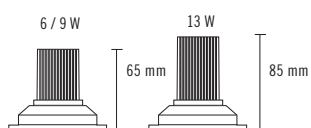

NEXIA INOX_S

Aluminum Downlight LED.

172 x 90 mm

00242 -		Colour	CRI / Temp.	Angle	Led	Dimming	Class			
0	White	H	927	2	20°	0	2 x 760 lm / 6 W	R	Edge Cut	II
1	Black	E	930	4	40°	1	2 x 1030 lm / 9 W	D	Dali	
8	Aluminum	F	940	6	60°	2	2 x 1330 lm / 13 W			

650 g	160x82 mm	30°	1	44	IP	CRI=90	3-SDCM	40.000 h	230 V	DRIVER	LED
-------	-----------	-----	---	----	----	--------	--------	----------	-------	--------	-----

DESCRIPTION

Adjustable downlight in aluminium. It incorporates the LED module 15030-. Driver incorporated.

INSTALLATION

Round embedment of 160x82 mm.

ACCESSORIES

15031 - HONEYCOMB MODULE 6 / 9 W

15032 - HONEYCOMB MODULE 13 W

QUALITY CERTIFICATES :

NEXIA INOX_S

Aluminum Downlight LED.

255 x 90 mm

00243 -		Colour	CRI / Temp.	Angle	Led	Dimming	Class			
0	White	H	927	2	20°	0	3 x 760 lm / 6 W	R	Edge Cut	II
1	Black	E	930	4	40°	1	3 x 1030 lm / 9 W	D	Dali	
8	Aluminum	F	940	6	60°	2	3 x 1330 lm / 13 W			