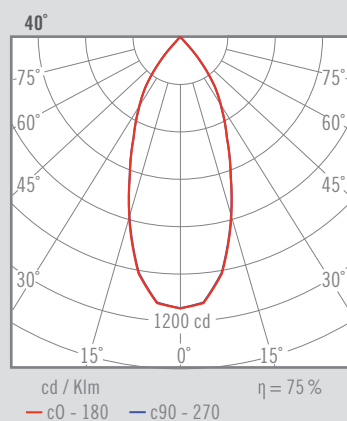

NEXIA INOX_S

Aluminum Downlight LED.

172 x 90 mm

00242 -		Colour	CRI / Temp.	Angle	Led	Dimming	Class			
0	White	H	927	2	20°	0	2 x 760 lm / 6 W	R	Edge Cut	II
1	Black	E	930	4	40°	1	2 x 1030 lm / 9 W	D	Dali	
8	Aluminum	F	940	6	60°	2	2 x 1330 lm / 13 W			

650 g	160x82 mm	30°	1	44	IP	CRI=90	3-SDCM	40.000 h	230 V	DRIVER	LED

DESCRIPTION

Adjustable downlight in aluminium. It incorporates the LED module 15030-. Driver incorporated.

INSTALLATION

Round embedment of 160x82 mm.

ACCESSORIES

15031 - HONEYCOMB MODULE 6 / 9 W

15032 - HONEYCOMB MODULE 13 W

QUALITY CERTIFICATES :