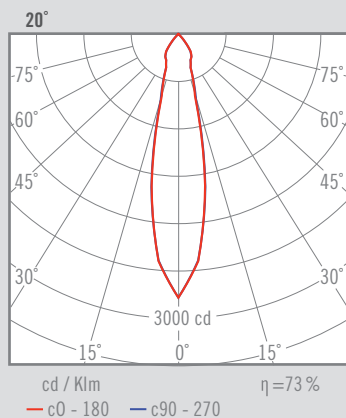

QUALITY CERTIFICATES :