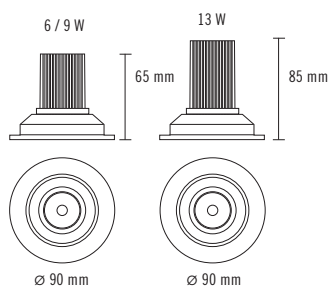

NEXIA INOX_S

Aluminum Downlight LED.
Adjustable.

DESCRIPTION

Adjustable downlight in aluminium. It incorporates the LED module 15030-. Driver incorporated.

INSTALLATION

Round embedment of 82 mm.

00231 -		Colour	CRI / Temp.	Angle	Led	Dimming	Class
0	White	H	927	2	20°	0	760 lm / 6 W
1	Black	E	930	4	40°	1	1030 lm / 9 W
8	Aluminum	F	940	6	60°	2	1330 lm / 13 W

300 g 82 mm 30° 1 44 IP CRI=90 3-SDCM 40.000h DRIVER LED

ACCESSORIES

00238 - RING FOR VISUAL COMFORT

00239 - WALLWASHER

Colour

0	White
1	Black
8	Aluminium

15031 - HONEYCOMB MODULE 6 / 9 W

15032 - HONEYCOMB MODULE 13 W