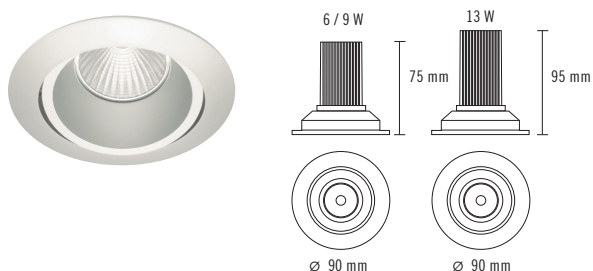

### ACCESSORIES

00238 - RING FOR VISUAL COMFORT

00239 - WALLWASHER

Colour

- 0 White
- 1 Black
- 8 Aluminium

15031 - HONEYCOMB MODULE 6 / 9 W

15032 - HONEYCOMB MODULE 13 W

QUALITY CERTIFICATES :

# NEXIA INOX\_S

Aluminum Downlight LED.  
Adjustable.

| 00292 - |          | Colour | CRI / Temp. | Angle | Led | Dimming | Class          |   |          |    |
|---------|----------|--------|-------------|-------|-----|---------|----------------|---|----------|----|
| 0       | White    | H      | 927         | 2     | 20° | 0       | 760 lm / 6 W   | R | Edge Cut | II |
| 1       | Black    | E      | 930         | 4     | 40° | 1       | 1030 lm / 9 W  | D | Dali     |    |
| 8       | Aluminum | F      | 940         | 6     | 60° | 2       | 1330 lm / 13 W |   |          |    |