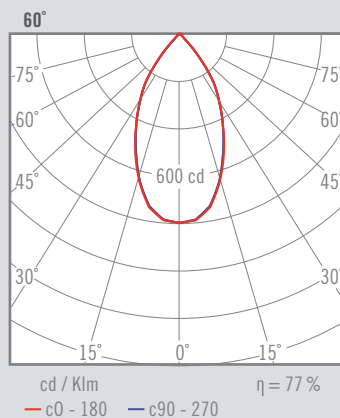

QUALITY CERTIFICATES :