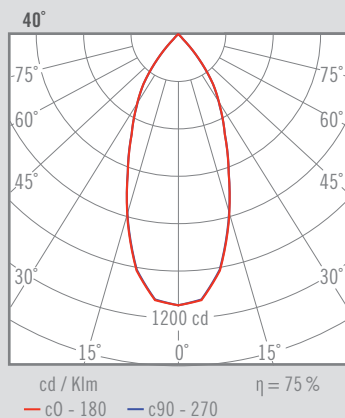

QUALITY CERTIFICATES :