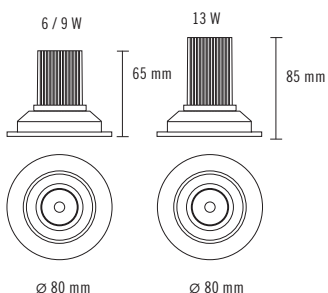

NEXIA INOX_S

Aluminum Downlight LED.
Swivel.

DESCRIPTION

Adjustable downlight in aluminium. It incorporates the LED module 15030-. Driver incorporated.

INSTALLATION

Round embedment of 72 mm.

00230 -									
Colour	CRI / Temp.	Angle	Led	Dimming	Class				
0 White	H 927	2 20°	0 760 lm / 6 W	R Edge Cut	II				
1 Black	E 930	4 40°	1 1030 lm / 9 W	D Dali					
8 Aluminium	F 940	6 60°	2 1330 lm / 13 W						

300 g	72 mm	30°	1	44	IP	CRI=90	3-SDCM	40.000h	DRIVER	LED

ACCESSORIES

00238 - RING FOR VISUAL COMFORT

00239 - WALLWASHER

Colour

- 0 White
- 1 Black
- 8 Aluminium

15031 - HONEYCOMB MODULE 6 / 9 W

15032 - HONEYCOMB MODULE 13 W