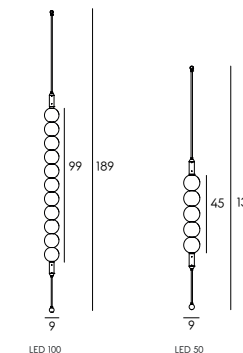

ONDINE I

The water supply of the fountains is attributed to the tears of the undines, fresh water nymphs.

OND01

ONDINE II

The water supply of the fountains is attributed to the tears of the undines, fresh water nymphs.

OND02

Brass

2 tailles standards
And
custom made

Opaline triplex
Mouth blown:
Ø 9 cm

NEON LED 50cm
10W 1000 Lumen

Dimmable

Warm white
2700 Kelvin

CE standard

Options at the end of the catalog

Laiton

2 tailles standards
et
sur-mesure

Opaline triplex
Mouth blown:
Ø 9 cm

NEON LED 50cm
10W 1000 Lumen

Dimmable

Blanc chaud
2700 Kelvin

Norme CE