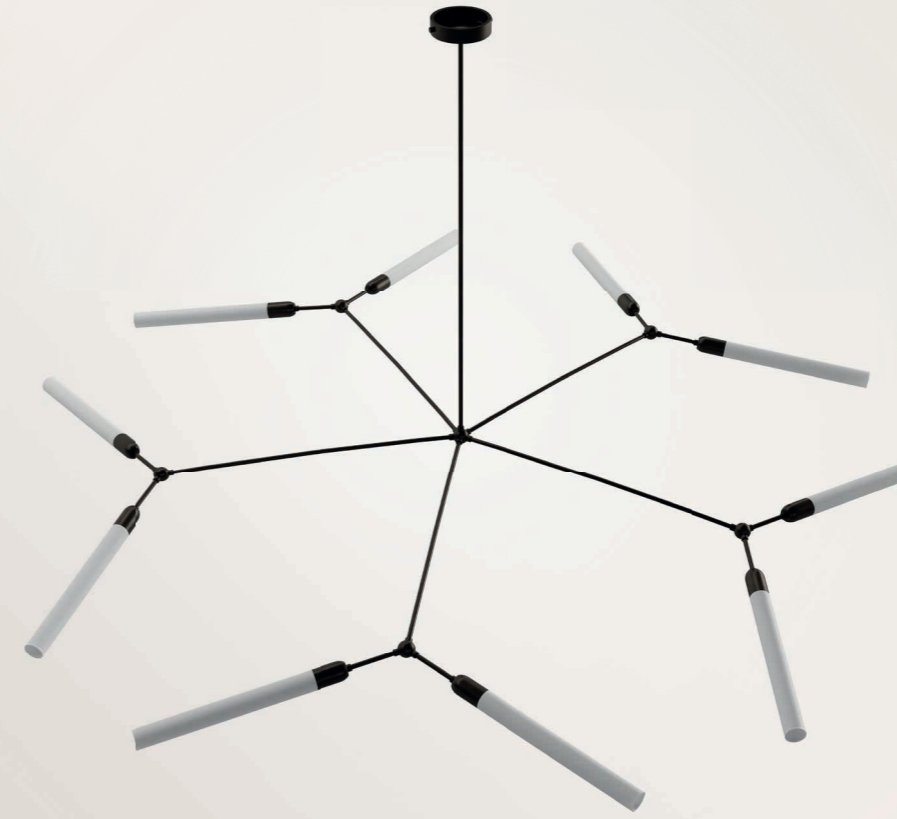

Laiton

Doré

Bronze

Noir

1 taille standard et Sur-mesure

Opaline Glass: ø 3 X L.30

LED E14 6W 750 Lumen

Dimmable

Opaline Glass: ø 3 X L.30

LED E14 6W 750 Lumen

Dimmable

Blanc chaud 2700 Kelvin

Norme CE

Options en fin de catalogue

140

BERC01

BERCHTA I

Berchta is the goddess of winter and snow.

180

BERC02

BERCHTA II

Berchta is the goddess of winter and snow.