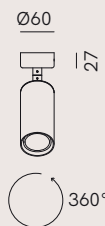

FF - *Girasoli, Antique Iron finish*

ON - *Girasoli, Natural Brass finish*

OO - *Girasoli, Antique Brass finish*

208.50.FF / OO / ON
 5 x Max 5W LED GU10 IP20
 GU10 PAR16 Max H 53mm

NEW

208.31.FF / OO / ON
 1 x Max 5W LED G9 IP20

208.33.F1 / O1 / N1
 1 x Max 5W GU10 IP20

208.34.FF / OO / ON
 1 x Max 15W LED E27 PAR20 IP20

208.01.FF / OO / ON

1 x Max 15W LED E27 PAR30

IP20

Lampadina Ø max 96mm / Bulb Ø max 96mm

208.02.FF / OO / ON

1 x Max 15W LED E27 PAR20

IP20

208.03.F1 / O1 / N1

1 x Max 5W LED GU10

IP20

208.46.FF / OO / ON

1 x Max 5W LED GU10

IP20

GU10 PAR16 Max H 53mm