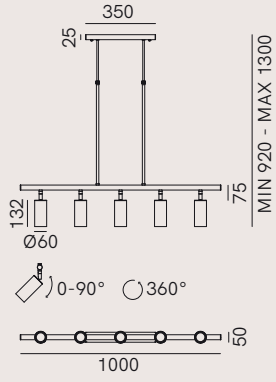

Girasoli 208.46.ON

Alvaro
Siza
discipline in

Girasoli 208.33.O1

on the left

Girasoli 208.33.ON

Girasoli 208.03.01

Girasoli 214.26.00

Girasoli 214.08.00

FF - *Girasoli, Antique Iron finish*

ON - *Girasoli, Natural Brass finish*

OO - *Girasoli, Antique Brass finish*

208.50.FF / OO / ON
 5 x Max 5W LED GU10 IP20
 GU10 PAR16 Max H 53mm

NEW

208.31.FF / OO / ON
 1 x Max 5W LED G9 IP20

208.33.F1 / O1 / N1
 1 x Max 5W GU10 IP20

208.34.FF / OO / ON
 1 x Max 15W LED E27 PAR20 IP20

208.01.FF / OO / ON

1 x Max 15W LED E27 PAR30

IP20

Lampadina Ø max 96mm / Bulb Ø max 96mm

208.02.FF / OO / ON

1 x Max 15W LED E27 PAR20

IP20

208.03.F1 / O1 / N1

1 x Max 5W LED GU10

IP20

208.46.FF / OO / ON

1 x Max 5W LED GU10

IP20

GU10 PAR16 Max H 53mm