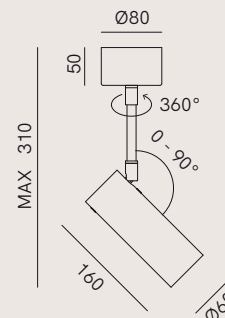

208.01.FF / OO / ON

1 x Max 15W LED E27 PAR30

IP20

Lampadina Ø max 96mm / Bulb Ø max 96mm

208.02.FF / OO / ON

1 x Max 15W LED E27 PAR20

IP20

208.03.F1 / O1 / N1

1 x Max 5W LED GU10

IP20

208.46.FF / OO / ON

1 x Max 5W LED GU10

IP20

GU10 PAR16 Max H 53mm

NEW

214.08.FF / OO / ON

1 x Max 15W LED E27 PAR20

IP20

214.10.FF / OO / ON

1 x Max 5W LED GU10

IP20