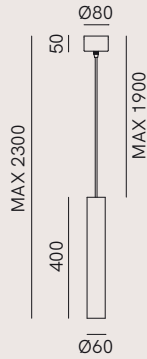

Girasoli 208.46.ON

Alvaro
Siza
discipline in

Girasoli 208.33.O1

on the left

Girasoli 208.33.ON

Girasoli 208.03.01

Girasoli 214.26.00

Girasoli 214.08.00

FF - *Girasoli, Antique Iron finish*

ON - *Girasoli, Natural Brass finish*

OO - *Girasoli, Antique Brass finish*

208.50.FF / OO / ON
 5 x Max 5W LED GU10 IP20
 GU10 PAR16 Max H 53mm

NEW

208.31.FF / OO / ON
 1 x Max 5W LED G9 IP20

208.33.F1 / O1 / N1
 1 x Max 5W GU10 IP20

208.34.FF / OO / ON
 1 x Max 15W LED E27 PAR20 IP20

208.01.FF / OO / ON

1 x Max 15W LED E27 PAR30

IP20

Lampadina Ø max 96mm / Bulb Ø max 96mm

208.02.FF / OO / ON

1 x Max 15W LED E27 PAR20

IP20

208.03.F1 / O1 / N1

1 x Max 5W LED GU10

IP20

208.46.FF / OO / ON

1 x Max 5W LED GU10

IP20

GU10 PAR16 Max H 53mm