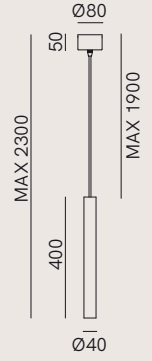

Girasoli 208.46.ON

Alvaro
Siza
discipline in

Girasoli 208.33.O1

on the left

Girasoli 208.33.ON

Girasoli 208.03.01

Girasoli 214.26.00

Girasoli 214.08.00

FF - *Girasoli, Antique Iron finish*

ON - *Girasoli, Natural Brass finish*

OO - *Girasoli, Antique Brass finish*

208.50.FF / OO / ON
 5 x Max 5W LED GU10 IP20
 GU10 PAR16 Max H 53mm

NEW

208.31.FF / OO / ON
 1 x Max 5W LED G9 IP20

208.33.F1 / O1 / N1
 1 x Max 5W GU10 IP20

208.34.FF / OO / ON
 1 x Max 15W LED E27 PAR20 IP20

208.01.FF / OO / ON

1 x Max 15W LED E27 PAR30

IP20

Lampadina Ø max 96mm / Bulb Ø max 96mm

208.02.FF / OO / ON

1 x Max 15W LED E27 PAR20

IP20

208.03.F1 / O1 / N1

1 x Max 5W LED GU10

IP20

208.46.FF / OO / ON

1 x Max 5W LED GU10

IP20

GU10 PAR16 Max H 53mm