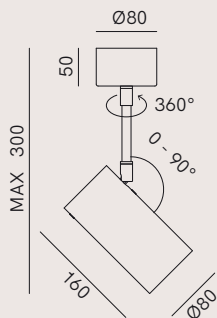

208.01.FF / OO / ON

1 x Max 15W LED E27 PAR30

IP20

Lampadina Ø max 96mm / Bulb Ø max 96mm

208.02.FF / OO / ON

1 x Max 15W LED E27 PAR20

IP20

208.03.F1 / O1 / N1

1 x Max 5W LED GU10

IP20

208.46.FF / OO / ON

1 x Max 5W LED GU10

IP20

GU10 PAR16 Max H 53mm

NEW

214.08.FF / OO / ON

1 x Max 15W LED E27 PAR20

IP20

214.10.FF / OO / ON

1 x Max 5W LED GU10

IP20