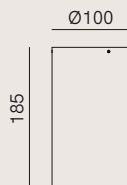

Girasoli 208.46.ON

Alvaro
Siza
discipline in

Girasoli 208.33.O1

on the left

Girasoli 208.33.ON

Girasoli 208.03.01

Girasoli 214.26.00

Girasoli 214.08.00

FF - *Girasoli, Antique Iron finish*

ON - *Girasoli, Natural Brass finish*

OO - *Girasoli, Antique Brass finish*

208.50.FF / OO / ON
 5 x Max 5W LED GU10 IP20
 GU10 PAR16 Max H 53mm

NEW

208.31.FF / OO / ON
 1 x Max 5W LED G9 IP20

208.33.F1 / O1 / N1
 1 x Max 5W GU10 IP20

208.34.FF / OO / ON
 1 x Max 15W LED E27 PAR20 IP20

208.01.FF / OO / ON

1 x Max 15W LED E27 PAR30

IP20

Lampadina Ø max 96mm / Bulb Ø max 96mm

208.02.FF / OO / ON

1 x Max 15W LED E27 PAR20