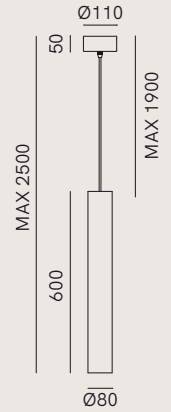

Girasoli 208.46.ON

Alvaro
Siza
discipline in

Girasoli 208.33.O1

on the left

Girasoli 208.33.ON

Girasoli 208.03.01

Girasoli 214.26.00

Girasoli 214.08.00

FF - *Girasoli, Antique Iron finish*

ON - *Girasoli, Natural Brass finish*

OO - *Girasoli, Antique Brass finish*

208.50.FF / OO / ON
 5 x Max 5W LED GU10 IP20
 GU10 PAR16 Max H 53mm

NEW

208.31.FF / OO / ON
 1 x Max 5W LED G9 IP20

208.33.F1 / O1 / N1
 1 x Max 5W GU10 IP20

208.34.FF / OO / ON
 1 x Max 15W LED E27 PAR20 IP20

208.01.FF / OO / ON

1 x Max 15W LED E27 PAR30

IP20

Lampadina Ø max 96mm / Bulb Ø max 96mm

208.02.FF / OO / ON

1 x Max 15W LED E27 PAR20

IP20

208.03.F1 / O1 / N1

1 x Max 5W LED GU10

IP20

208.46.FF / OO / ON

1 x Max 5W LED GU10

IP20

GU10 PAR16 Max H 53mm