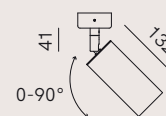

208.46.FF / OO / ON

1 x Max 5W LED GU10

IP20

GU10 PAR16 Max H 53mm

NEW