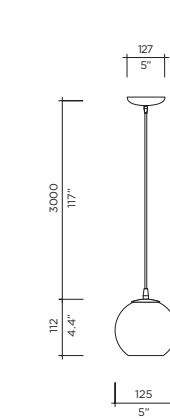

FORT KNOX

Designer | Filipe Lisboa

High-quality polycarbonate body for sizes SM, MM and GM

Spun metal body for size BM (baby) with white interior

Metalized interior and exterior finish

Black metal canopy

Custom designed clusters and drops are available

Includes black cable

LED option is available

REFLECTIVE FINISHES

SILVER 12

SMOKE 21

COPPER 22

GOLD 24

Model Size **Fort Knox Suspension**
125
Ref. # BM.07.798__
Lamp G-4 Bi-Pin (12V-120V/220V)
1 x 20W max (G4 Halogen)
1 x 2W LED (G4)

Model Size **Fort Knox Suspension**
300
Ref. # SM.07.798__
Lamp E26 / E27 (120V/220V)
1 x 60W max (Incandescent)
1 x 60W equivalent

Model Size **Fort Knox Suspension**
400
Ref. # MM.07.798__
Lamp E26 / E27 (120V/220V)
1 x 75W max (Incandescent)
1 x 75W equivalent

Model Size **Fort Knox Suspension**
500
Ref. # GM.07.798__
Lamp E26 / E27 (120V/220V)
1 x 75W max (Incandescent)
1 x 75W equivalent

	BM	SM	MM	GM
Lbs	1	1	2	3
Kg	.45	.45	.9	1.4