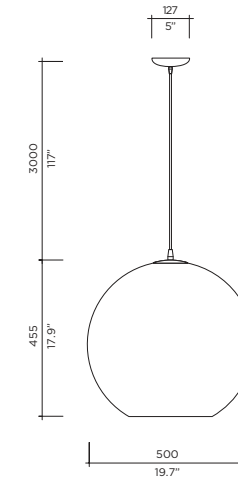

FORT KNOX

Designer | Filipe Lisboa

High-quality polycarbonate body for sizes SM, MM and GM

Spun metal body for size BM (baby) with white interior

Metalized interior and exterior finish

Black metal canopy

Custom designed clusters and drops are available

Includes black cable

LED option is available

REFLECTIVE FINISHES

SILVER 12

SMOKE 21

COPPER 22

GOLD 24

Model Size **Fort Knox Suspension**
125
Ref. # BM.07.798__
Lamp G-4 Bi-Pin (12V-120V/220V)
1 x 20W max (G4 Halogen)
1 x 2W LED (G4)

Model Size **Fort Knox Suspension**
300
Ref. # SM.07.798__
Lamp E26 / E27 (120V/220V)
1 x 60W max (Incandescent)
1 x 60W equivalent

Model Size **Fort Knox Suspension**
400
Ref. # MM.07.798__
Lamp E26 / E27 (120V/220V)
1 x 75W max (Incandescent)
1 x 75W equivalent

Model Size **Fort Knox Suspension**
500
Ref. # GM.07.798__
Lamp E26 / E27 (120V/220V)
1 x 75W max (Incandescent)
1 x 75W equivalent

	BM	SM	MM	GM
Lbs	1	1	2	3
Kg	.45	.45	.9	1.4