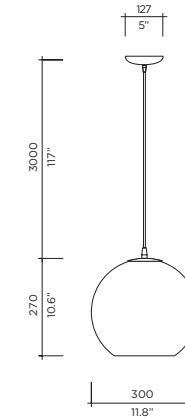

FORT KNOX

Designer | Filipe Lisboa

High-quality polycarbonate body for sizes SM, MM and GM

Spun metal body for size BM (baby) with white interior

Metalized interior and exterior finish

Black metal canopy

Custom designed clusters and drops are available

Includes black cable

LED option is available

REFLECTIVE FINISHES

SILVER 12

SMOKE 21

COPPER 22

GOLD 24

Model Size **Fort Knox Suspension**
125
Ref. # BM.07.798__
Lamp G-4 Bi-Pin (12V-120V/220V)
1 x 20W max (G4 Halogen)
1 x 2W LED (G4)

Model Size **Fort Knox Suspension**
300
Ref. # SM.07.798__
Lamp E26 / E27 (120V/220V)
1 x 60W max (Incandescent)
1 x 60W equivalent

Model Size **Fort Knox Suspension**
400
Ref. # MM.07.798__
Lamp E26 / E27 (120V/220V)
1 x 75W max (Incandescent)
1 x 75W equivalent

Model Size **Fort Knox Suspension**
500
Ref. # GM.07.798__
Lamp E26 / E27 (120V/220V)
1 x 75W max (Incandescent)
1 x 75W equivalent

	BM	SM	MM	GM
Lbs	1	1	2	3
Kg	.45	.45	.9	1.4