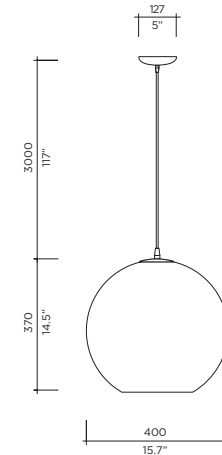

FORT KNOX

Designer | Filipe Lisboa

High-quality polycarbonate body for sizes SM, MM and GM

Spun metal body for size BM (baby) with white interior

Metalized interior and exterior finish

Black metal canopy

Custom designed clusters and drops are available

Includes black cable

LED option is available

REFLECTIVE FINISHES

SILVER 12

SMOKE 21

COPPER 22

GOLD 24

Model Size **Fort Knox Suspension**
125
Ref. # BM.07.798__
Lamp G-4 Bi-Pin (12V-120V/220V)
1 x 20W max (G4 Halogen)
1 x 2W LED (G4)

Model Size **Fort Knox Suspension**
300
Ref. # SM.07.798__
Lamp E26 / E27 (120V/220V)
1 x 60W max (Incandescent)
1 x 60W equivalent

Model Size **Fort Knox Suspension**
400
Ref. # MM.07.798__
Lamp E26 / E27 (120V/220V)
1 x 75W max (Incandescent)
1 x 75W equivalent

Model Size **Fort Knox Suspension**
500
Ref. # GM.07.798__
Lamp E26 / E27 (120V/220V)
1 x 75W max (Incandescent)
1 x 75W equivalent

	BM	SM	MM	GM
Lbs	1	1	2	3
Kg	.45	.45	.9	1.4