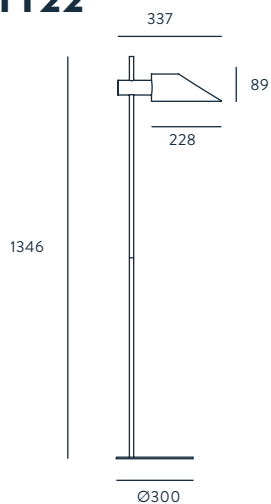

P1122

ACABADOS

METAL	PANTALLA
CROMO	BLANCO BRILLO
CROMO	NEGRO BRILLO

MATERIALES

ACERO

ESPECIFICACIONES (UE)

E27 60W MAX
(NO INCLUIDA)
220 - 240 V, 50/60 HZ,
IP20, CLASE II

CLASIFICACIÓN ENERGÉTICA

A ++

FINISHES

METAL	SHADE
CHROME	SHINNY WHITE
CHROME	SHINNY BLACK

MATERIALS

STEEL

SPECIFICATIONS (UE)

E27 60W MAX
(NOT INCLUDED)
220 - 240 V, 50/60 HZ,
IP20, CLASS II

ENERGY LABEL

A ++