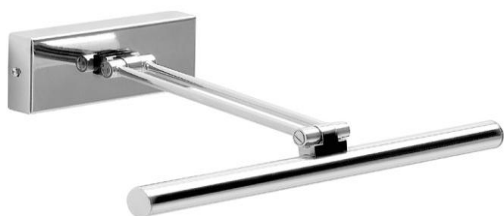

LOUIS II

Article: AP - 1293 CR

General Information

Type : Picture Lights
Finish : Chrome
Main Material : Iron | Brass
Dimensions : H: 110 mm W: 650 mm D: 270mm
Cable Length : na
Gross Weight : 2,9Kg
Class : II
IP Rating : 20
Bathroom Zone : 3
Voltage : 230 V | 50Hz
Other : -
Light Source : 1 x LED (included)
Maximum Wattage : 8 W
Lumens : 700 lm
Kelvins : 3000k
CRI : >80
Switched : no
Dimmable : no
Driver Included : yes
Warranty : 2 Years
EEC : This model incorporates a class G LED light source