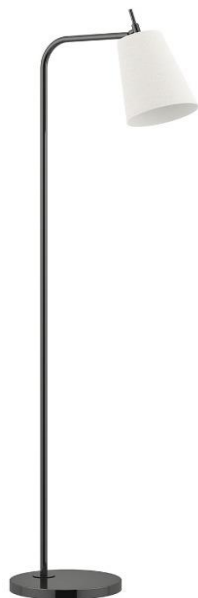

HALM

Article: CP - 1051 B7

General Information

Type : Floor Lamp
Finish : Glossy Black
Main Material : Iron
Dimensions : H: 1435 mm W: 250 mm D: 330 mm
Cable Length : 2,50 mt
Gross Weight : 3,3 Kg
Class : II
IP Rating : 20
Bathroom Zone : 3
Voltage : 230 V | 50Hz
Other : shade sold separatly
Light Source : 1 x E27 LED (not included)
Maximum Wattage : 9 W
Lumens : na
Kelvins : na
CRI : na
Switched : yes (on cable)
Dimmable : no
Driver Included : na
Warranty : 2 Years