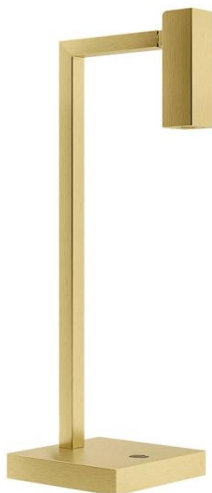

## SET

Article: CM - 0526 OX

### General Information

**Type :** Table Lamp  
**Finish :** Antique Gold  
**Main Material :** Iron  
**Dimensions :** H: 430 mm W: 120 mm D: 170mm  
**Cable Length :** 2,0m  
**Gross Weight :** 1,9Kg  
**Class :** I  
**IP Rating :** 20  
**Bathroom Zone :** 3  
**Voltage :** 230 V | 50Hz  
**Other :**  
**Light Source :** 1 x LED ( included )  
**Maximum Wattage :** 3W  
**Lumens :** 190 lm  
**Kelvins :** 2700k  
**CRI :** >80  
**Switched :** yes  
**Dimmable :** no  
**Driver Included :** yes  
**Warranty :** 2 Years