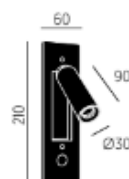

READING LIGHTS

LUZES DE LEITURA . LISEUSES

VICTORIA AP - 1362

1x LED - MAX. 3W
3000K 190lm
Driver included

IP20 CE 230V | 50Hz

matte white
branco mate
blanc mat

dark antique brushed matte
oxidado escuro escovado mate
antique foncé brossé mat

ELIZABETH AP - 1363

1x LED - MAX. 3W
3000K 190lm
Driver included

IP20 CE 230V | 50Hz

matte white
branco mate
blanc mat

ELIZABETH AP - 1431

1x LED - MAX. 3W
3000K 190lm
Driver included

IP20 CE 230V | 50Hz

dark antique brushed matte
oxidado escuro escovado mate
antique foncé brossé mat